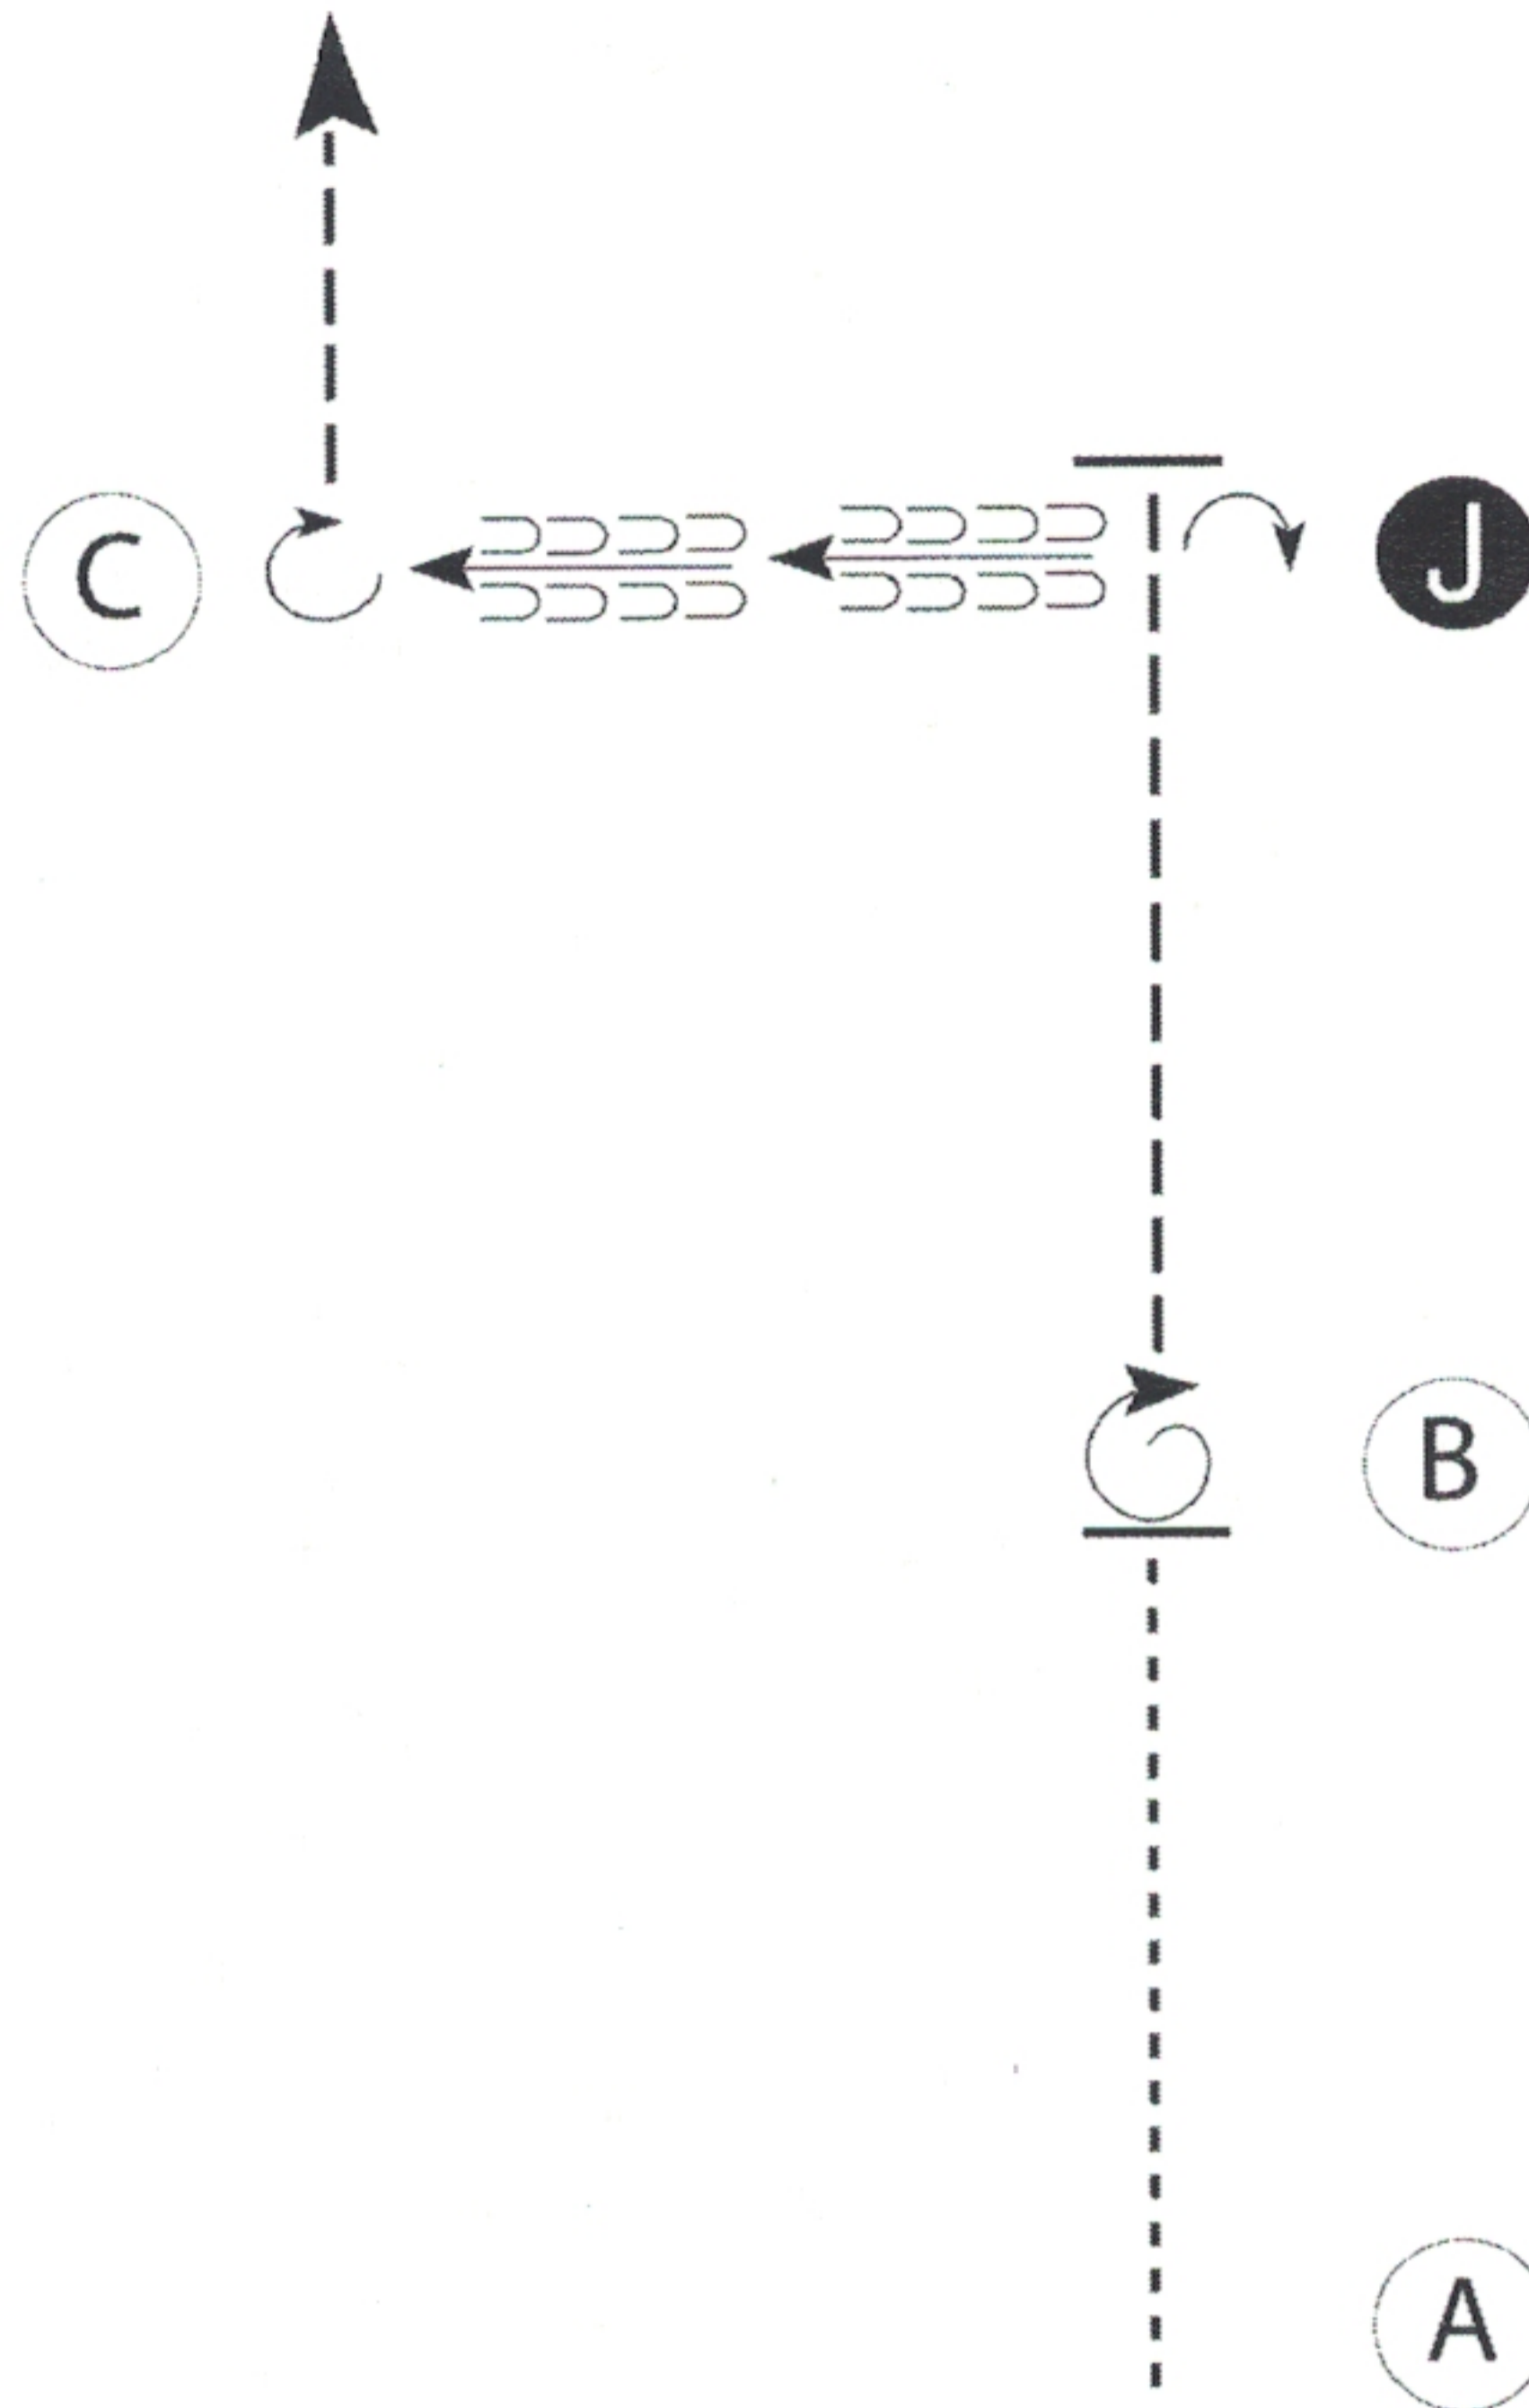

Moses Lake, WA

Showmanship (Rookie & Level I Youth & Amateur)

Show Date: August 2023

W W W . H O R S E S H O W P A T T E R N S . C O M

W W W . H O R S E S H O W P A T T E R N S . C O M

Be ready at A.

1. Walk A to B.
2. Stop at B and perform a 360 degree turn.
3. Trot until even with Judge.
4. Stop and perform a 90 degree turn; set up for inspection.
5. When dismissed, back to C.
6. Perform a 270 degree turn and trot straight away.

www.HorseShowPatterns.com

www.HorseShowPatterns.com

Be ready at A.

1. Trot to B.
2. Circle to the right at the trot as shown.
3. Extended trot until even with judge.
4. Perform a 1 1/4 turn.
5. Walk to judge and set up.
6. When dismissed, back approximately one horse length.
7. Perform a 3/4 turn.
8. Walk straight away and proceed to line up by following the instructions of your ring steward.

Walk	-----
Trot	-----
Back	← ⏏ ⏏ ⏏
Marker	Ⓚ
Judge	Ⓝ

INSPECTION WILL BE DONE IN LINE UP.

[S/3-72]

Pattern Provided by:
The Judges

©2023 HorseShowPatterns.com. All Rights Reserved.

Moses Lake, WA

Showmanship (Walk/Trot)

Show Date: August 2023

www.HorseShowPatterns.com

www.HorseShowPatterns.com

Be ready at A.

1. Trot from A, past B and until even with judge.
2. Perform a 1/4 turn.
3. Walk to judge and set up.
4. When dismissed, perform a 1/4 turn.
5. Walk straight away and proceed to line up by following the instructions of your ring steward.