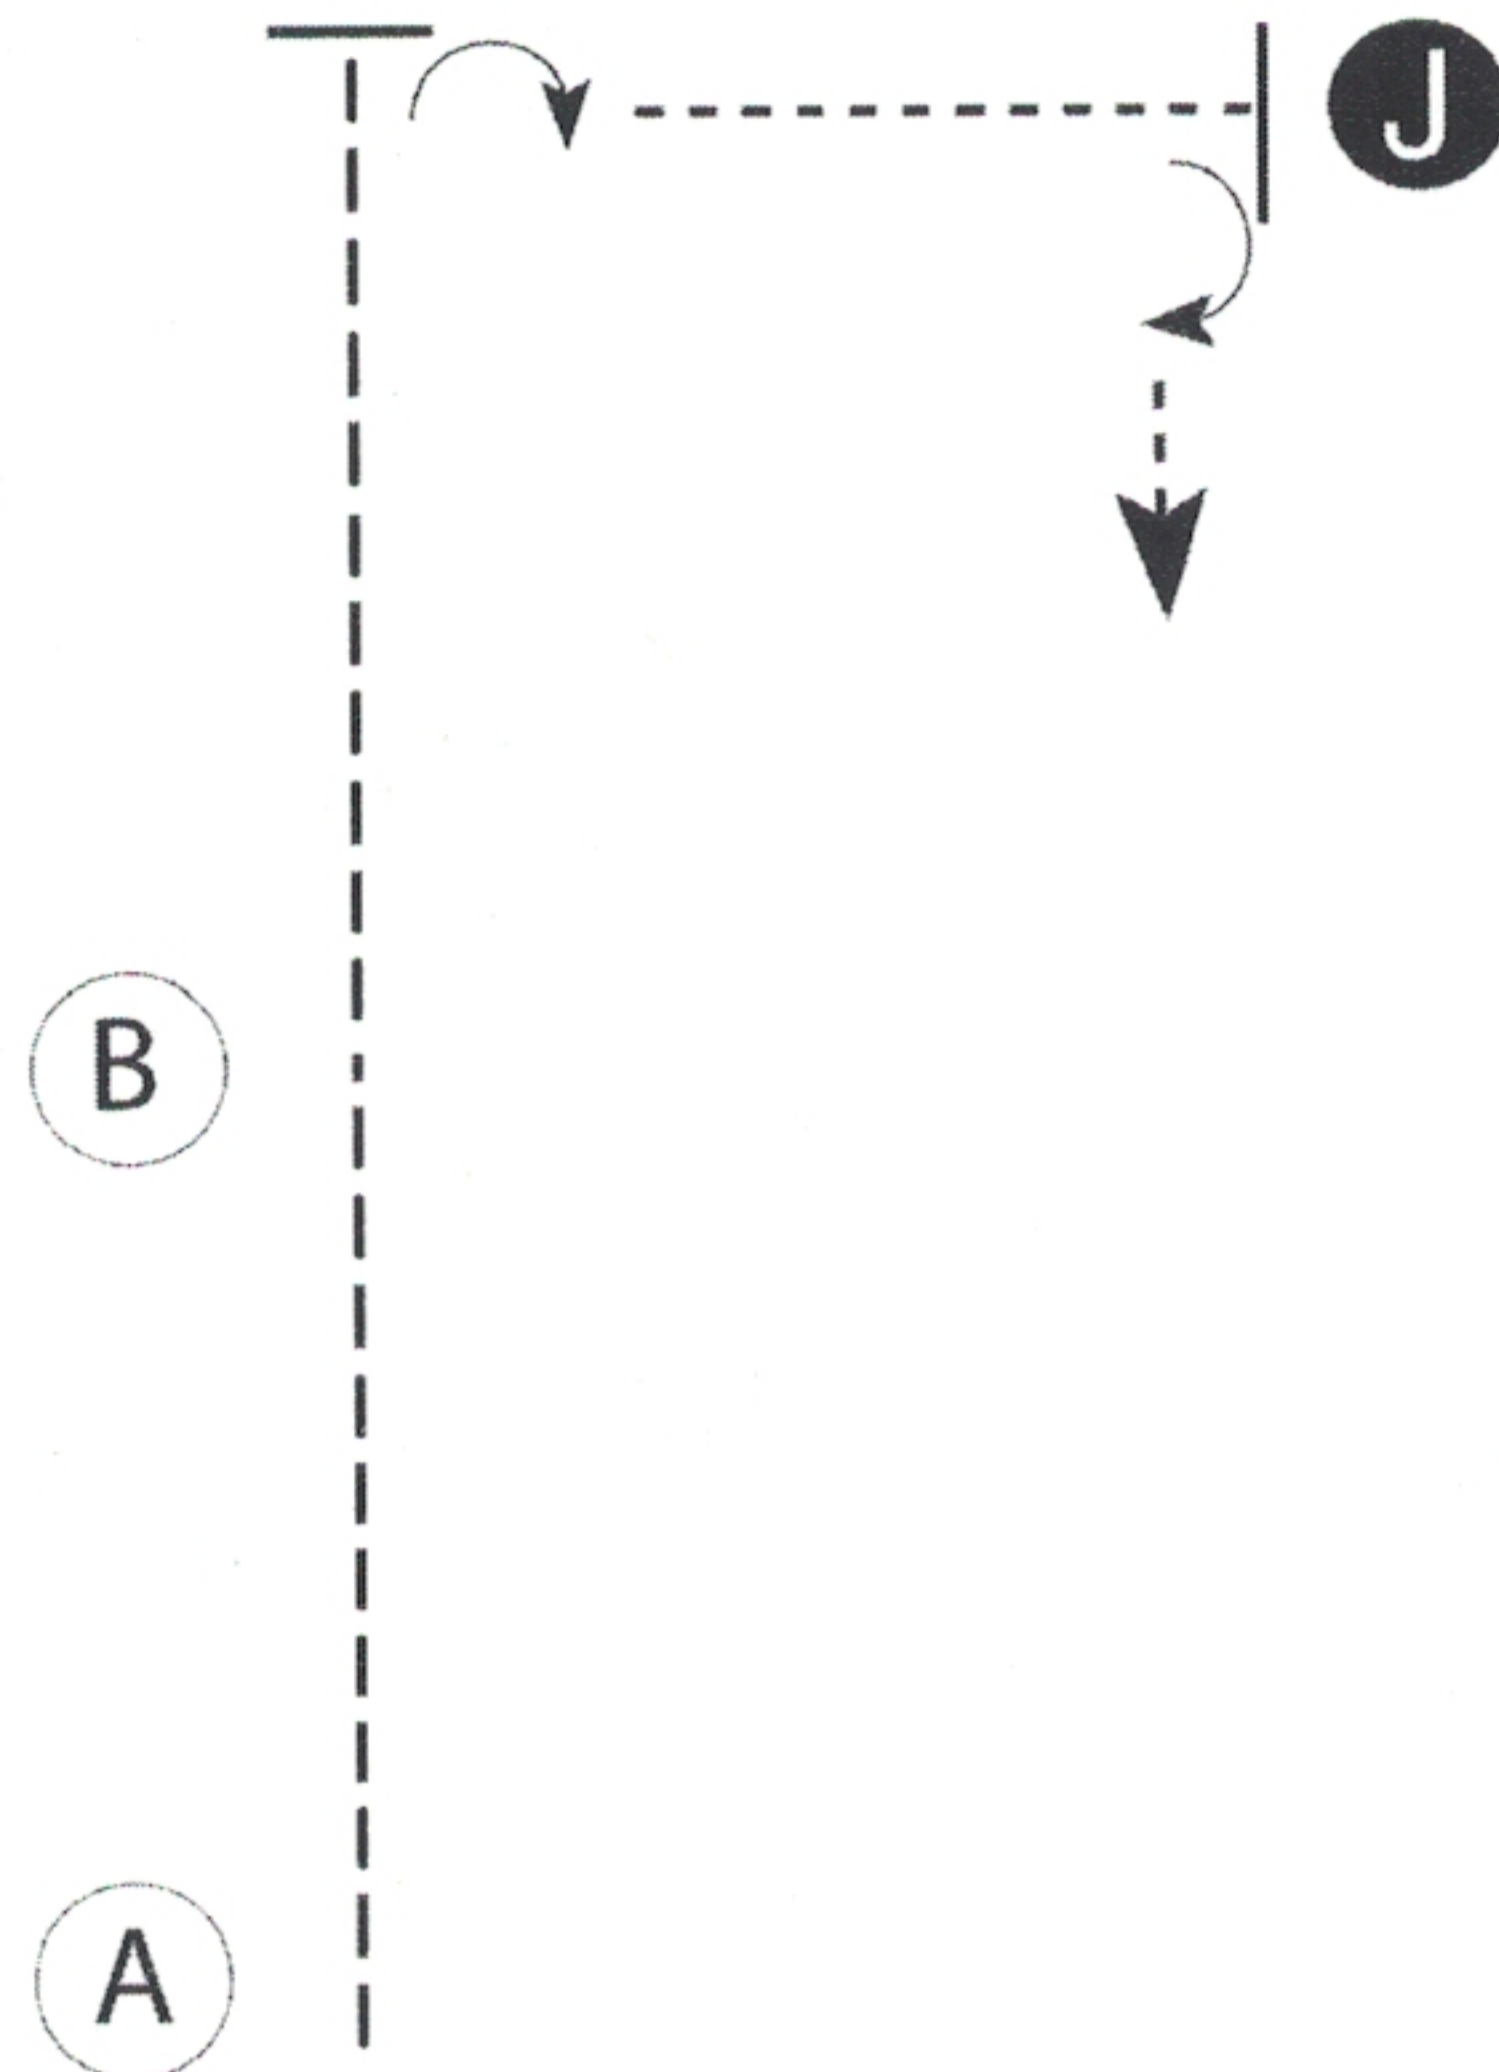

www.HorseShowPatterns.com

www.HorseShowPatterns.com

Be ready at A.

1. Trot to B.
2. Circle to the right at the trot as shown.
3. Extended trot until even with judge.
4. Perform a 1 1/4 turn.
5. Walk to judge and set up.
6. When dismissed, back approximately one horse length.
7. Perform a 3/4 turn.
8. Walk straight away and proceed to line up by following the instructions of your ring steward.

Walk	-----
Trot	-----
Back	← ⏏ ⏏ ⏏
Marker	Ⓚ
Judge	Ⓝ

INSPECTION WILL BE DONE IN LINE UP.

[S/3-72]

Pattern Provided by:
The Judges

©2023 HorseShowPatterns.com. All Rights Reserved.

Moses Lake, WA

Showmanship (Walk/Trot)

Show Date: August 2023

www.HorseShowPatterns.com

www.HorseShowPatterns.com

Be ready at A.

1. Trot from A, past B and until even with judge.
2. Perform a 1/4 turn.
3. Walk to judge and set up.
4. When dismissed, perform a 1/4 turn.
5. Walk straight away and proceed to line up by following the instructions of your ring steward.

INSPECTION WILL BE DONE IN LINE UP.

Walk	-----
Trot	- - - - -
Back	←
Marker	ⓑ
Judge	ⓐ

[S/WT-72]

Pattern Provided by:
The Judges

©2023 HorseShowPatterns.com. All Rights Reserved.