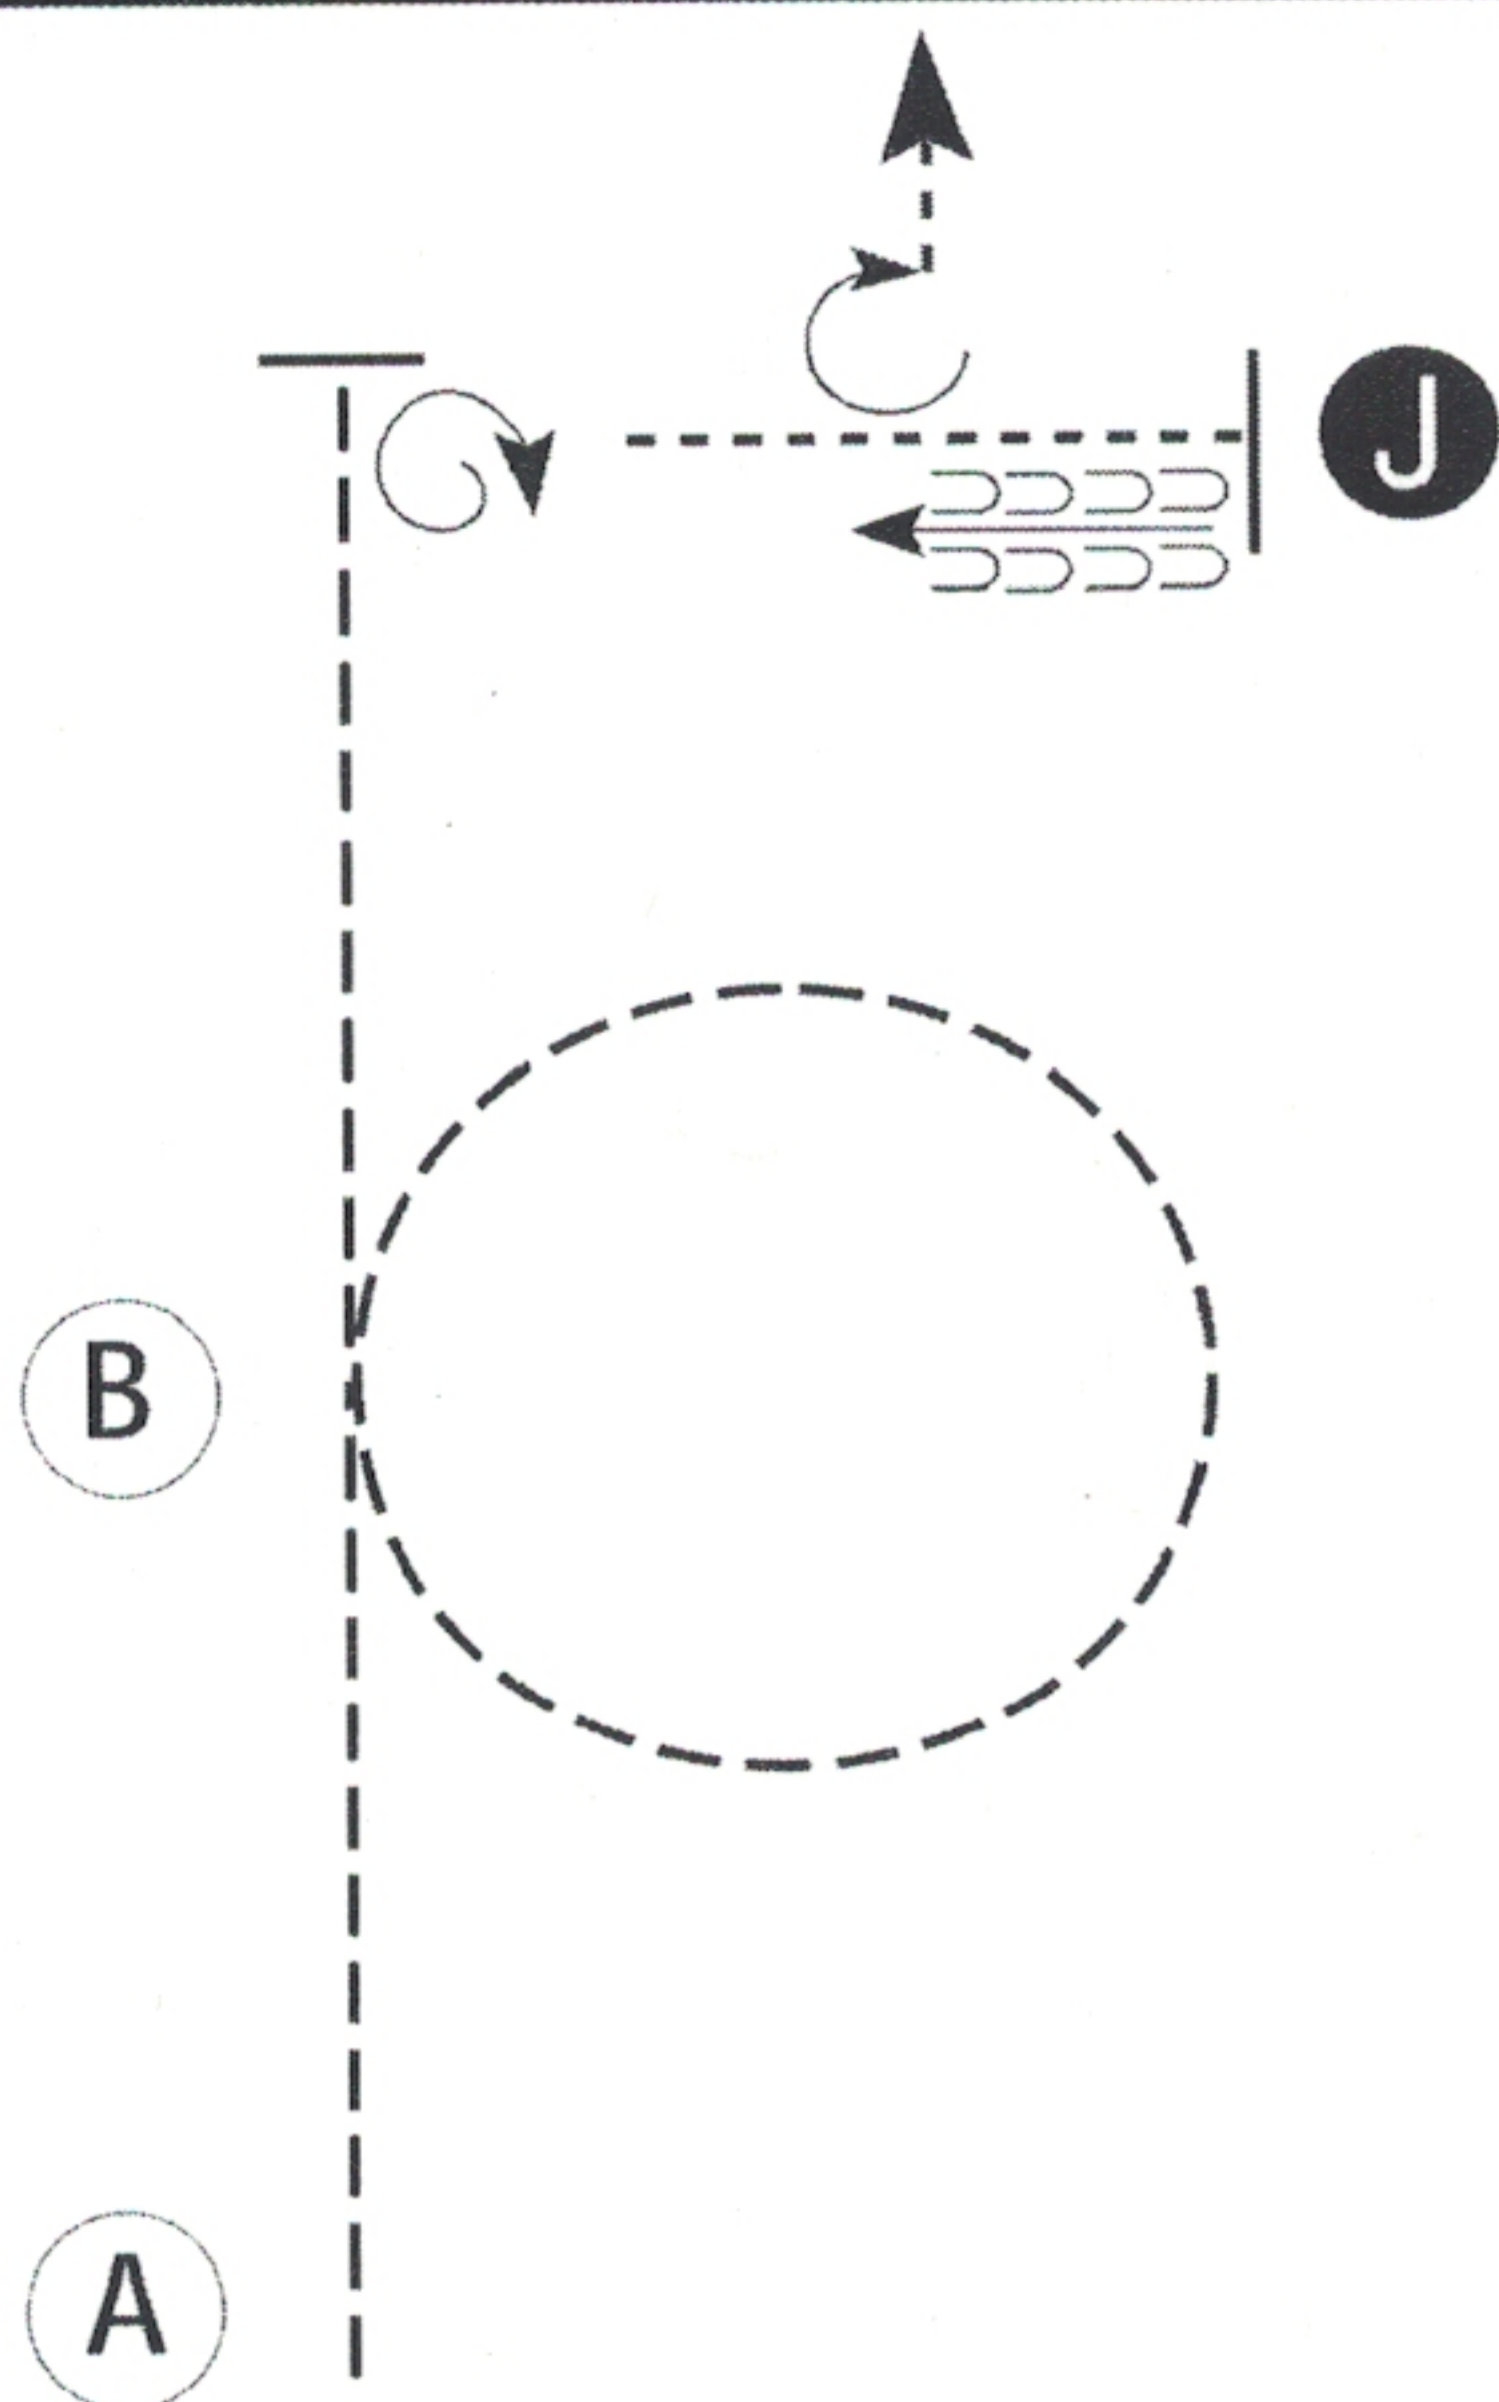

Walk	-----
Trot	- - - - -
Back	← - - - - - - - - -
Marker	ⓑ
Judge	Ⓝ

Follow the instructions of your ring steward.

[S/2-4]

Pattern Provided by:

The Judges

Moses Lake, WA

Showmanship (Youth, Amateur, Select)

Show Date: August 2023

www.HorseShowPatterns.com

www.HorseShowPatterns.com

Be ready at A.

1. Trot to B.
2. Circle to the right at the trot as shown.
3. Extended trot until even with judge.
4. Perform a 1 1/4 turn.
5. Walk to judge and set up.
6. When dismissed, back approximately one horse length.
7. Perform a 3/4 turn.
8. Walk straight away and proceed to line up by following the instructions of your ring steward.

Walk	-----
Trot	-----
Back	← ⏏ ⏏ ⏏
Marker	Ⓚ
Judge	Ⓝ

INSPECTION WILL BE DONE IN LINE UP.

[S/3-72]

Pattern Provided by:
The Judges

©2023 HorseShowPatterns.com. All Rights Reserved.

Moses Lake, WA

Showmanship (Walk/Trot)

Show Date: August 2023

www.HorseShowPatterns.com

www.HorseShowPatterns.com

Be ready at A.

1. Trot from A, past B and until even with judge.
2. Perform a 1/4 turn.
3. Walk to judge and set up.
4. When dismissed, perform a 1/4 turn.
5. Walk straight away and proceed to line up by following the instructions of your ring steward.