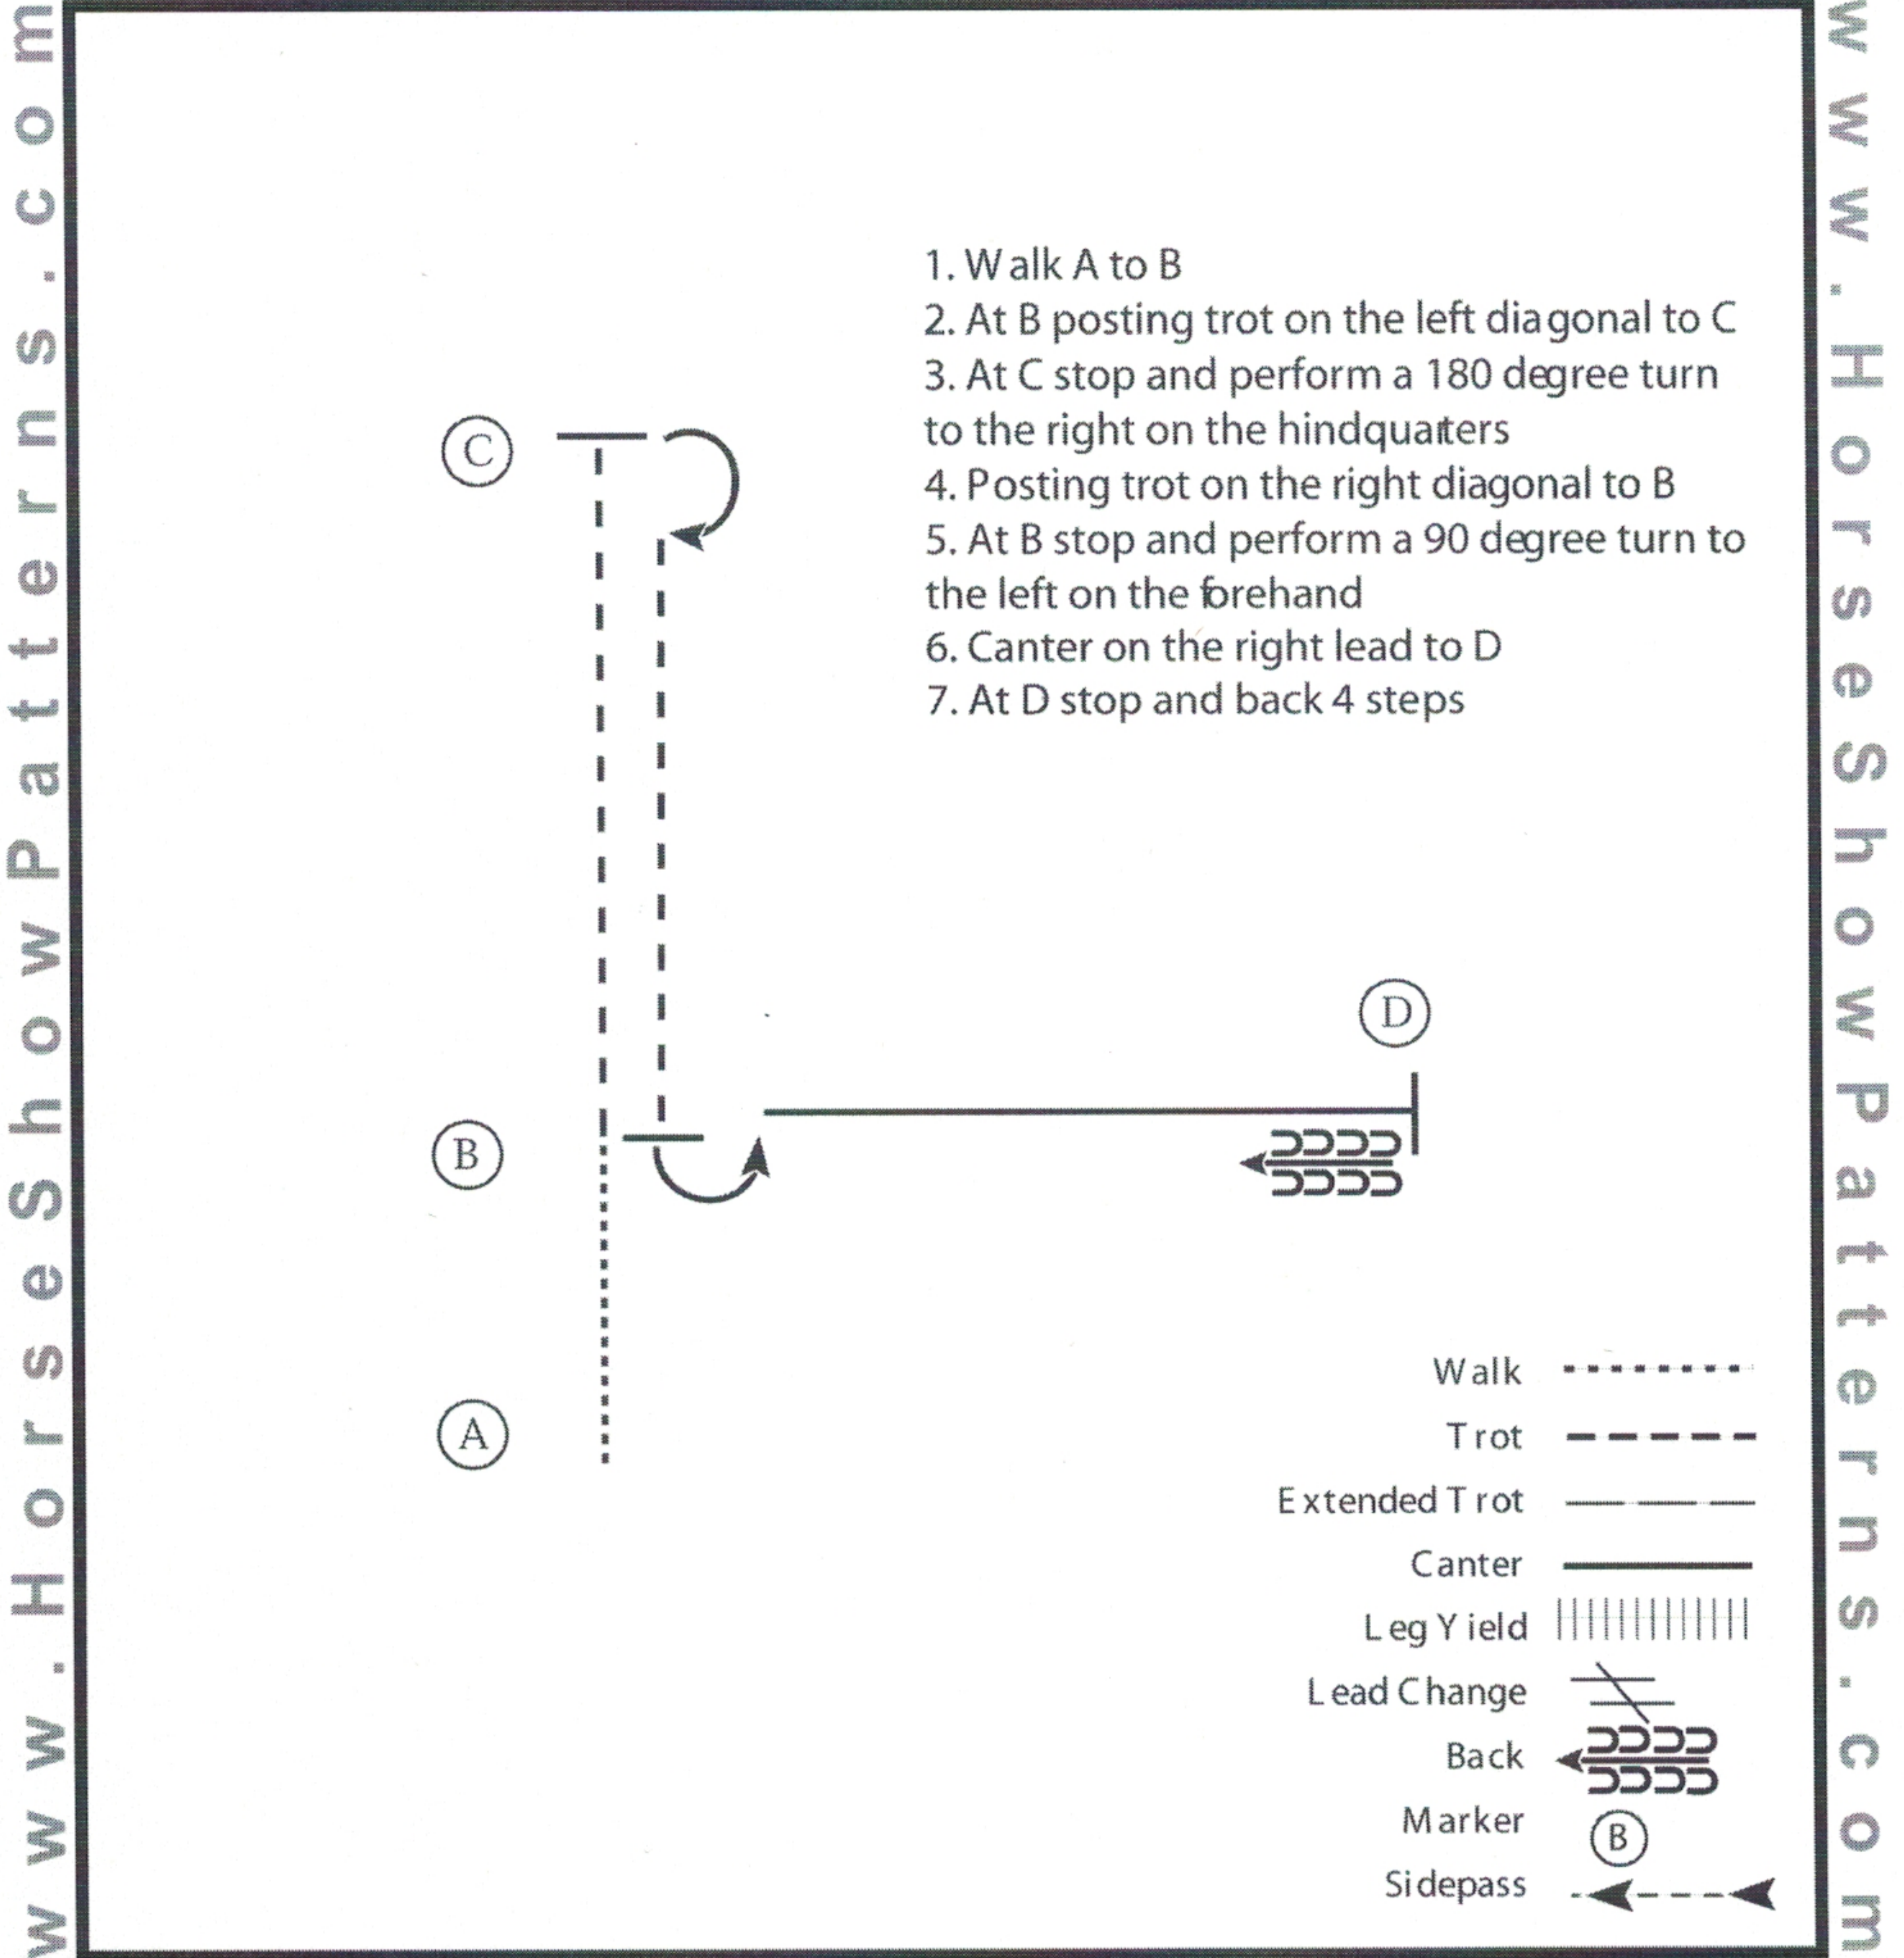

IEBHA

Hunt Seat EQ (All Rookie/ Level1)

Show Date: 08-23-2024

[HSE/1-3]

Pattern Provided by:
James Edwards