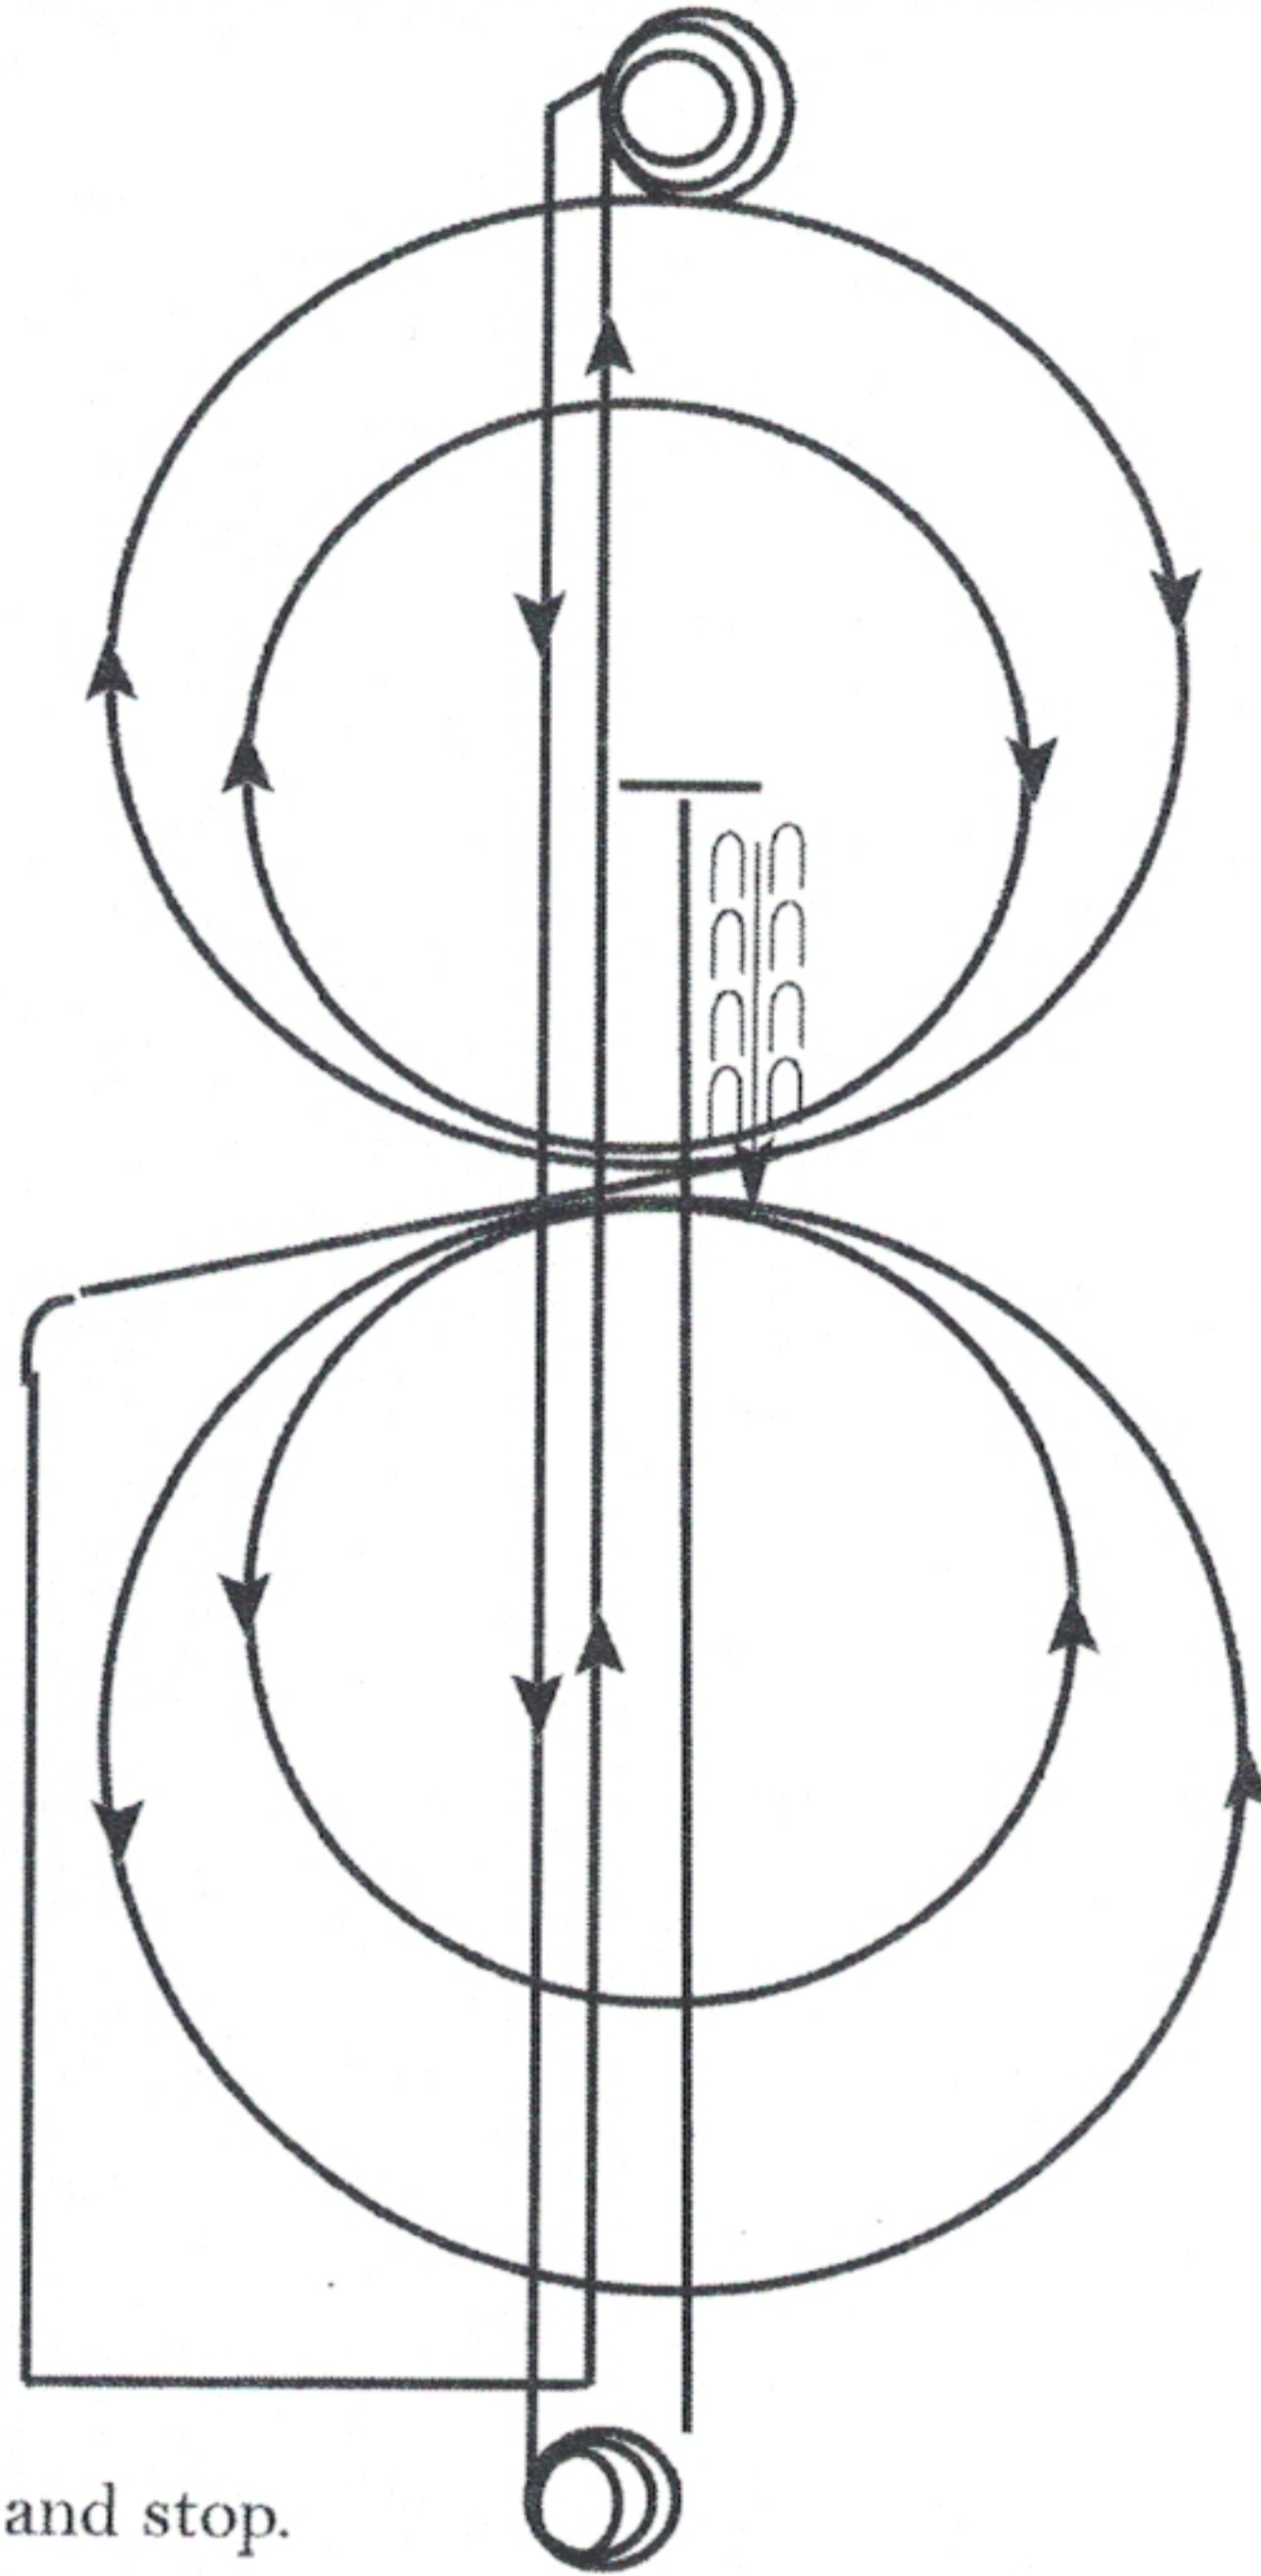

### Pattern 5

1. Start at end of arena.
2. Run past the center marker and stop.
3. Back up at least 10 feet.
4. Complete 1/4 turn to the left.
5. Complete 2 circles to the left, the first one large and fast and the second small and slow. Change leads at the center of the arena.
6. Complete two circles to the right, the first one small and slow, the second large and fast. Change leads at the center of the arena.
7. Continue around the end of arena without breaking gait or changing leads, run down center of arena past end marker, come to a square sliding stop.
8. Complete 3 1/2 spins to the right.
9. Run down center of arena past end marker and come to a square sliding stop.
10. Complete 3 1/2 spins to the left.
11. Hesitate to complete pattern.