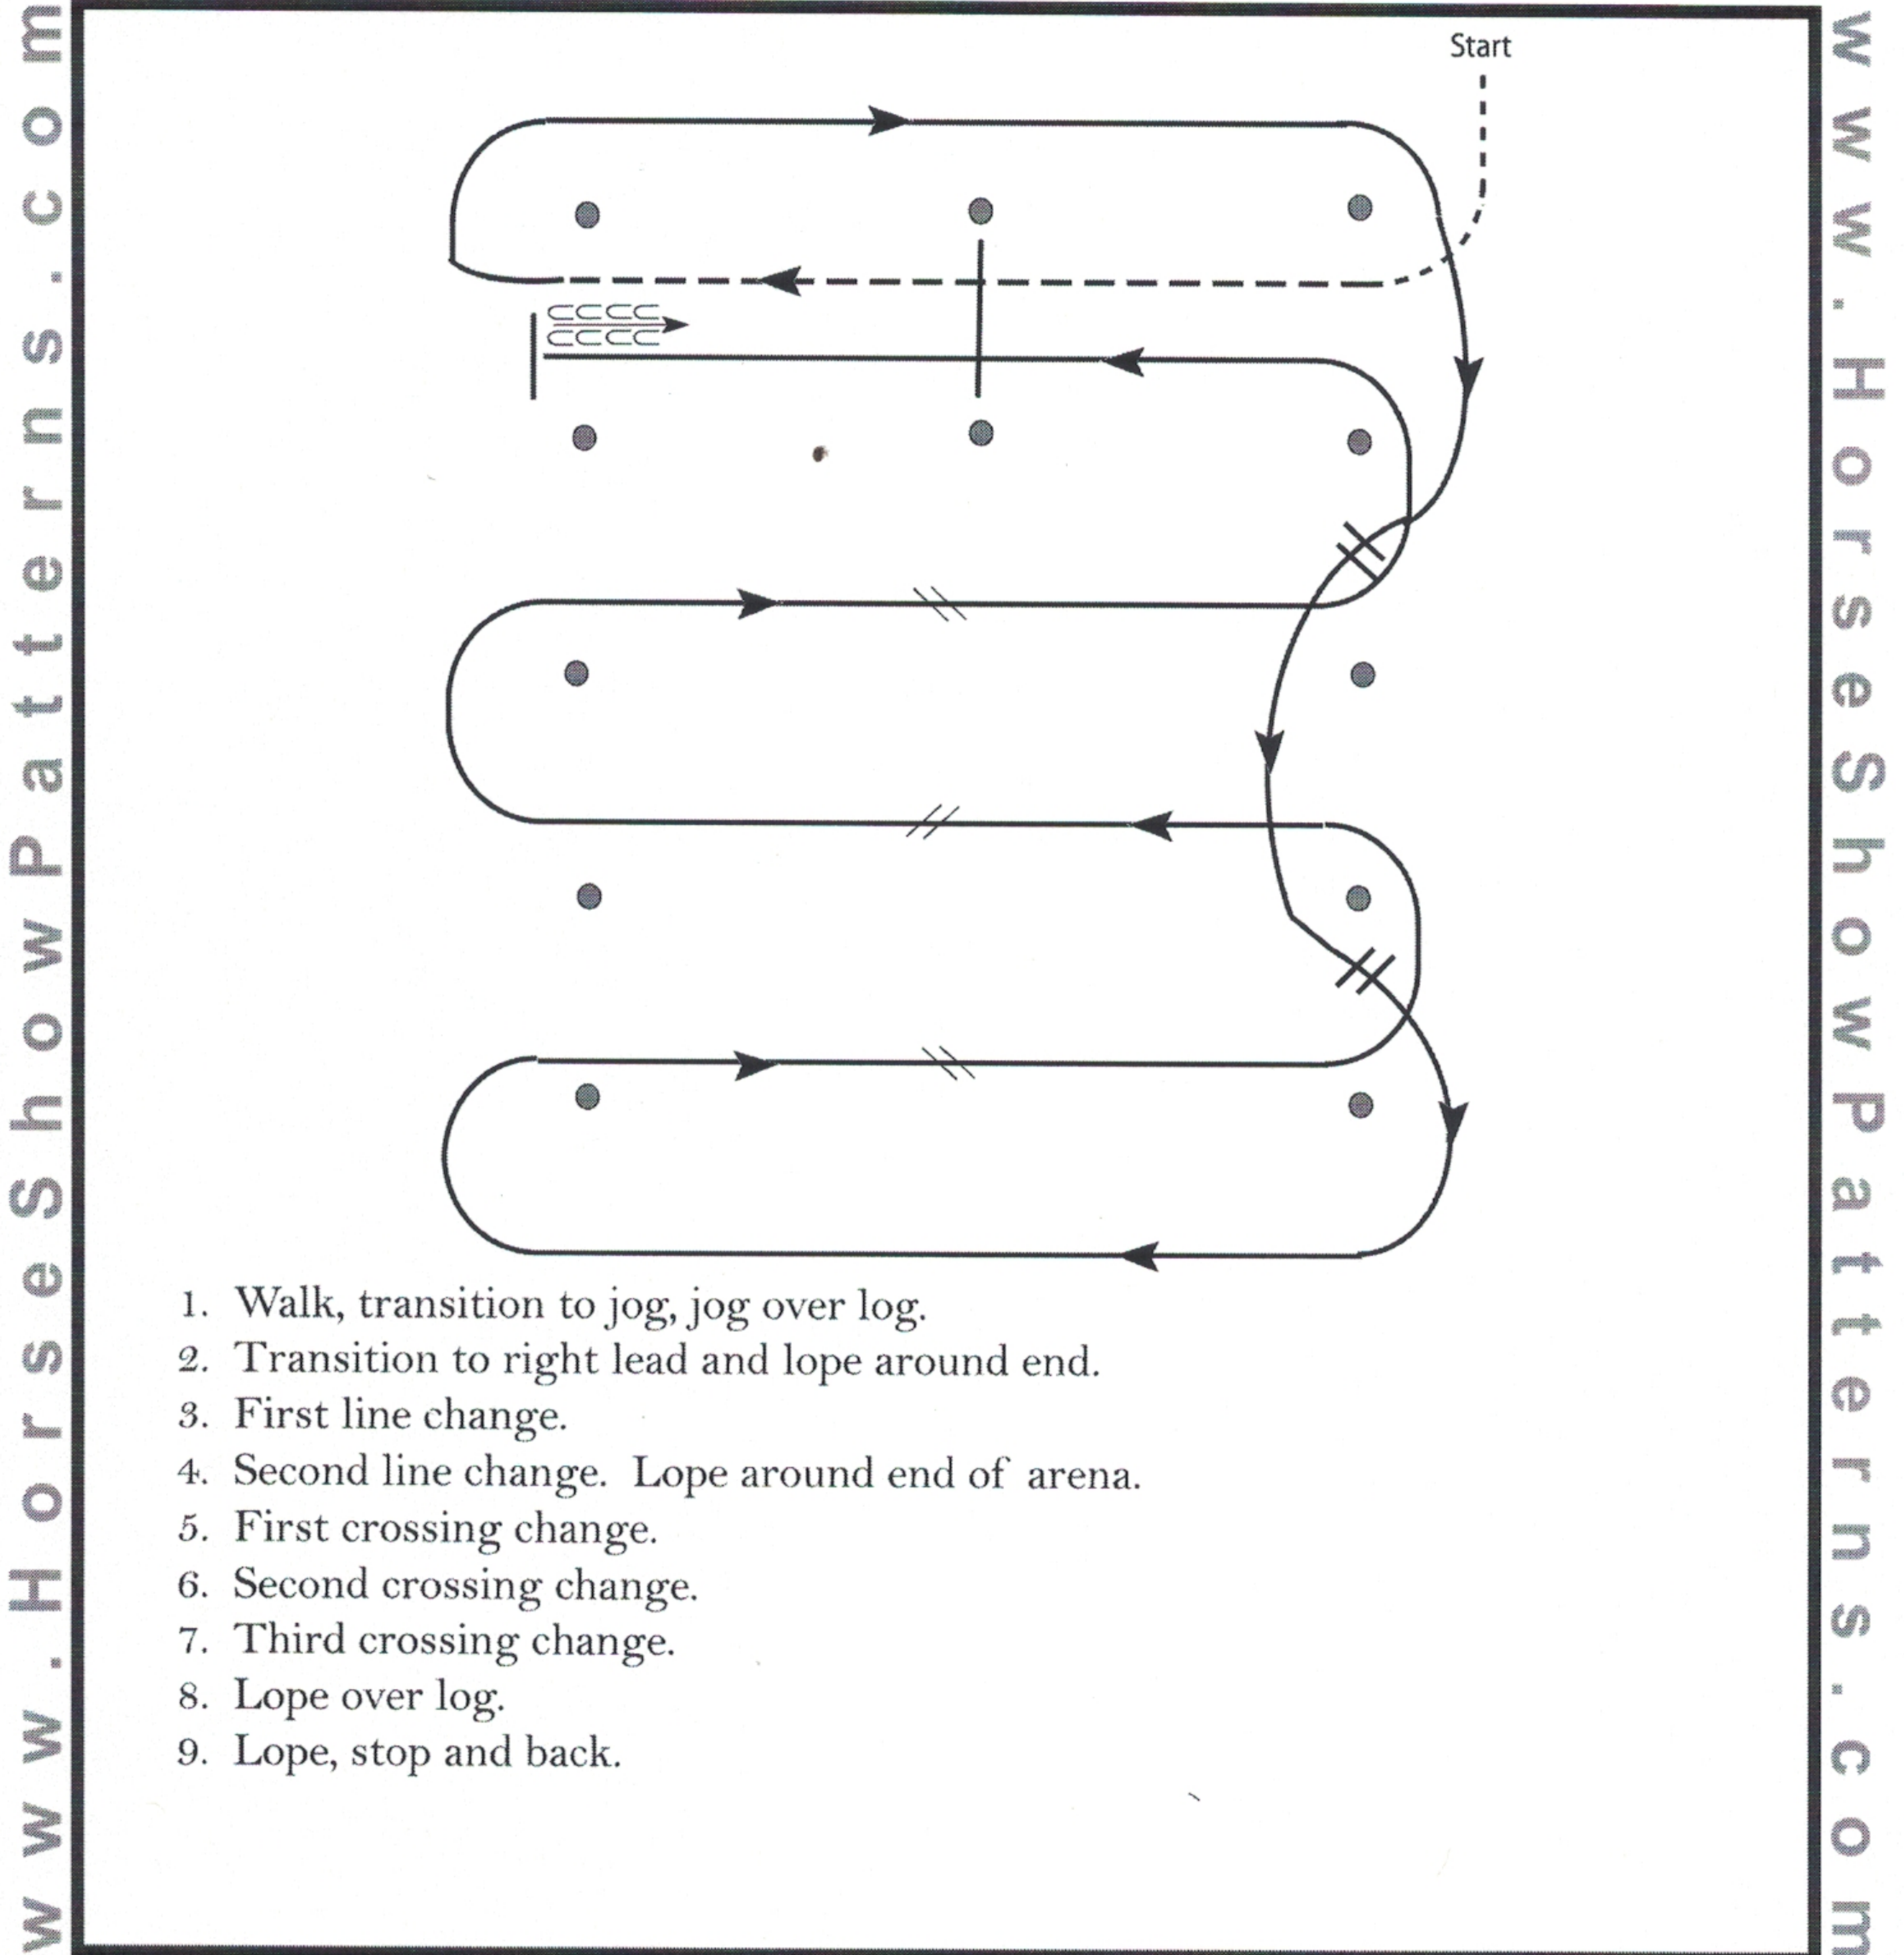

Western
Riding

IEBHA

Level1 (all level1)

Show Date: 08-23-2024

1. Walk, transition to jog, jog over log.
2. Transition to right lead and lope around end.
3. First line change.
4. Second line change. Lope around end of arena.
5. First crossing change.
6. Second crossing change.
7. Third crossing change.
8. Lope over log.
9. Lope, stop and back.

[WR/GP-4]

Pattern Provided by:
James Edwards

©2024 HorseShowPatterns.com. All Rights Reserved.