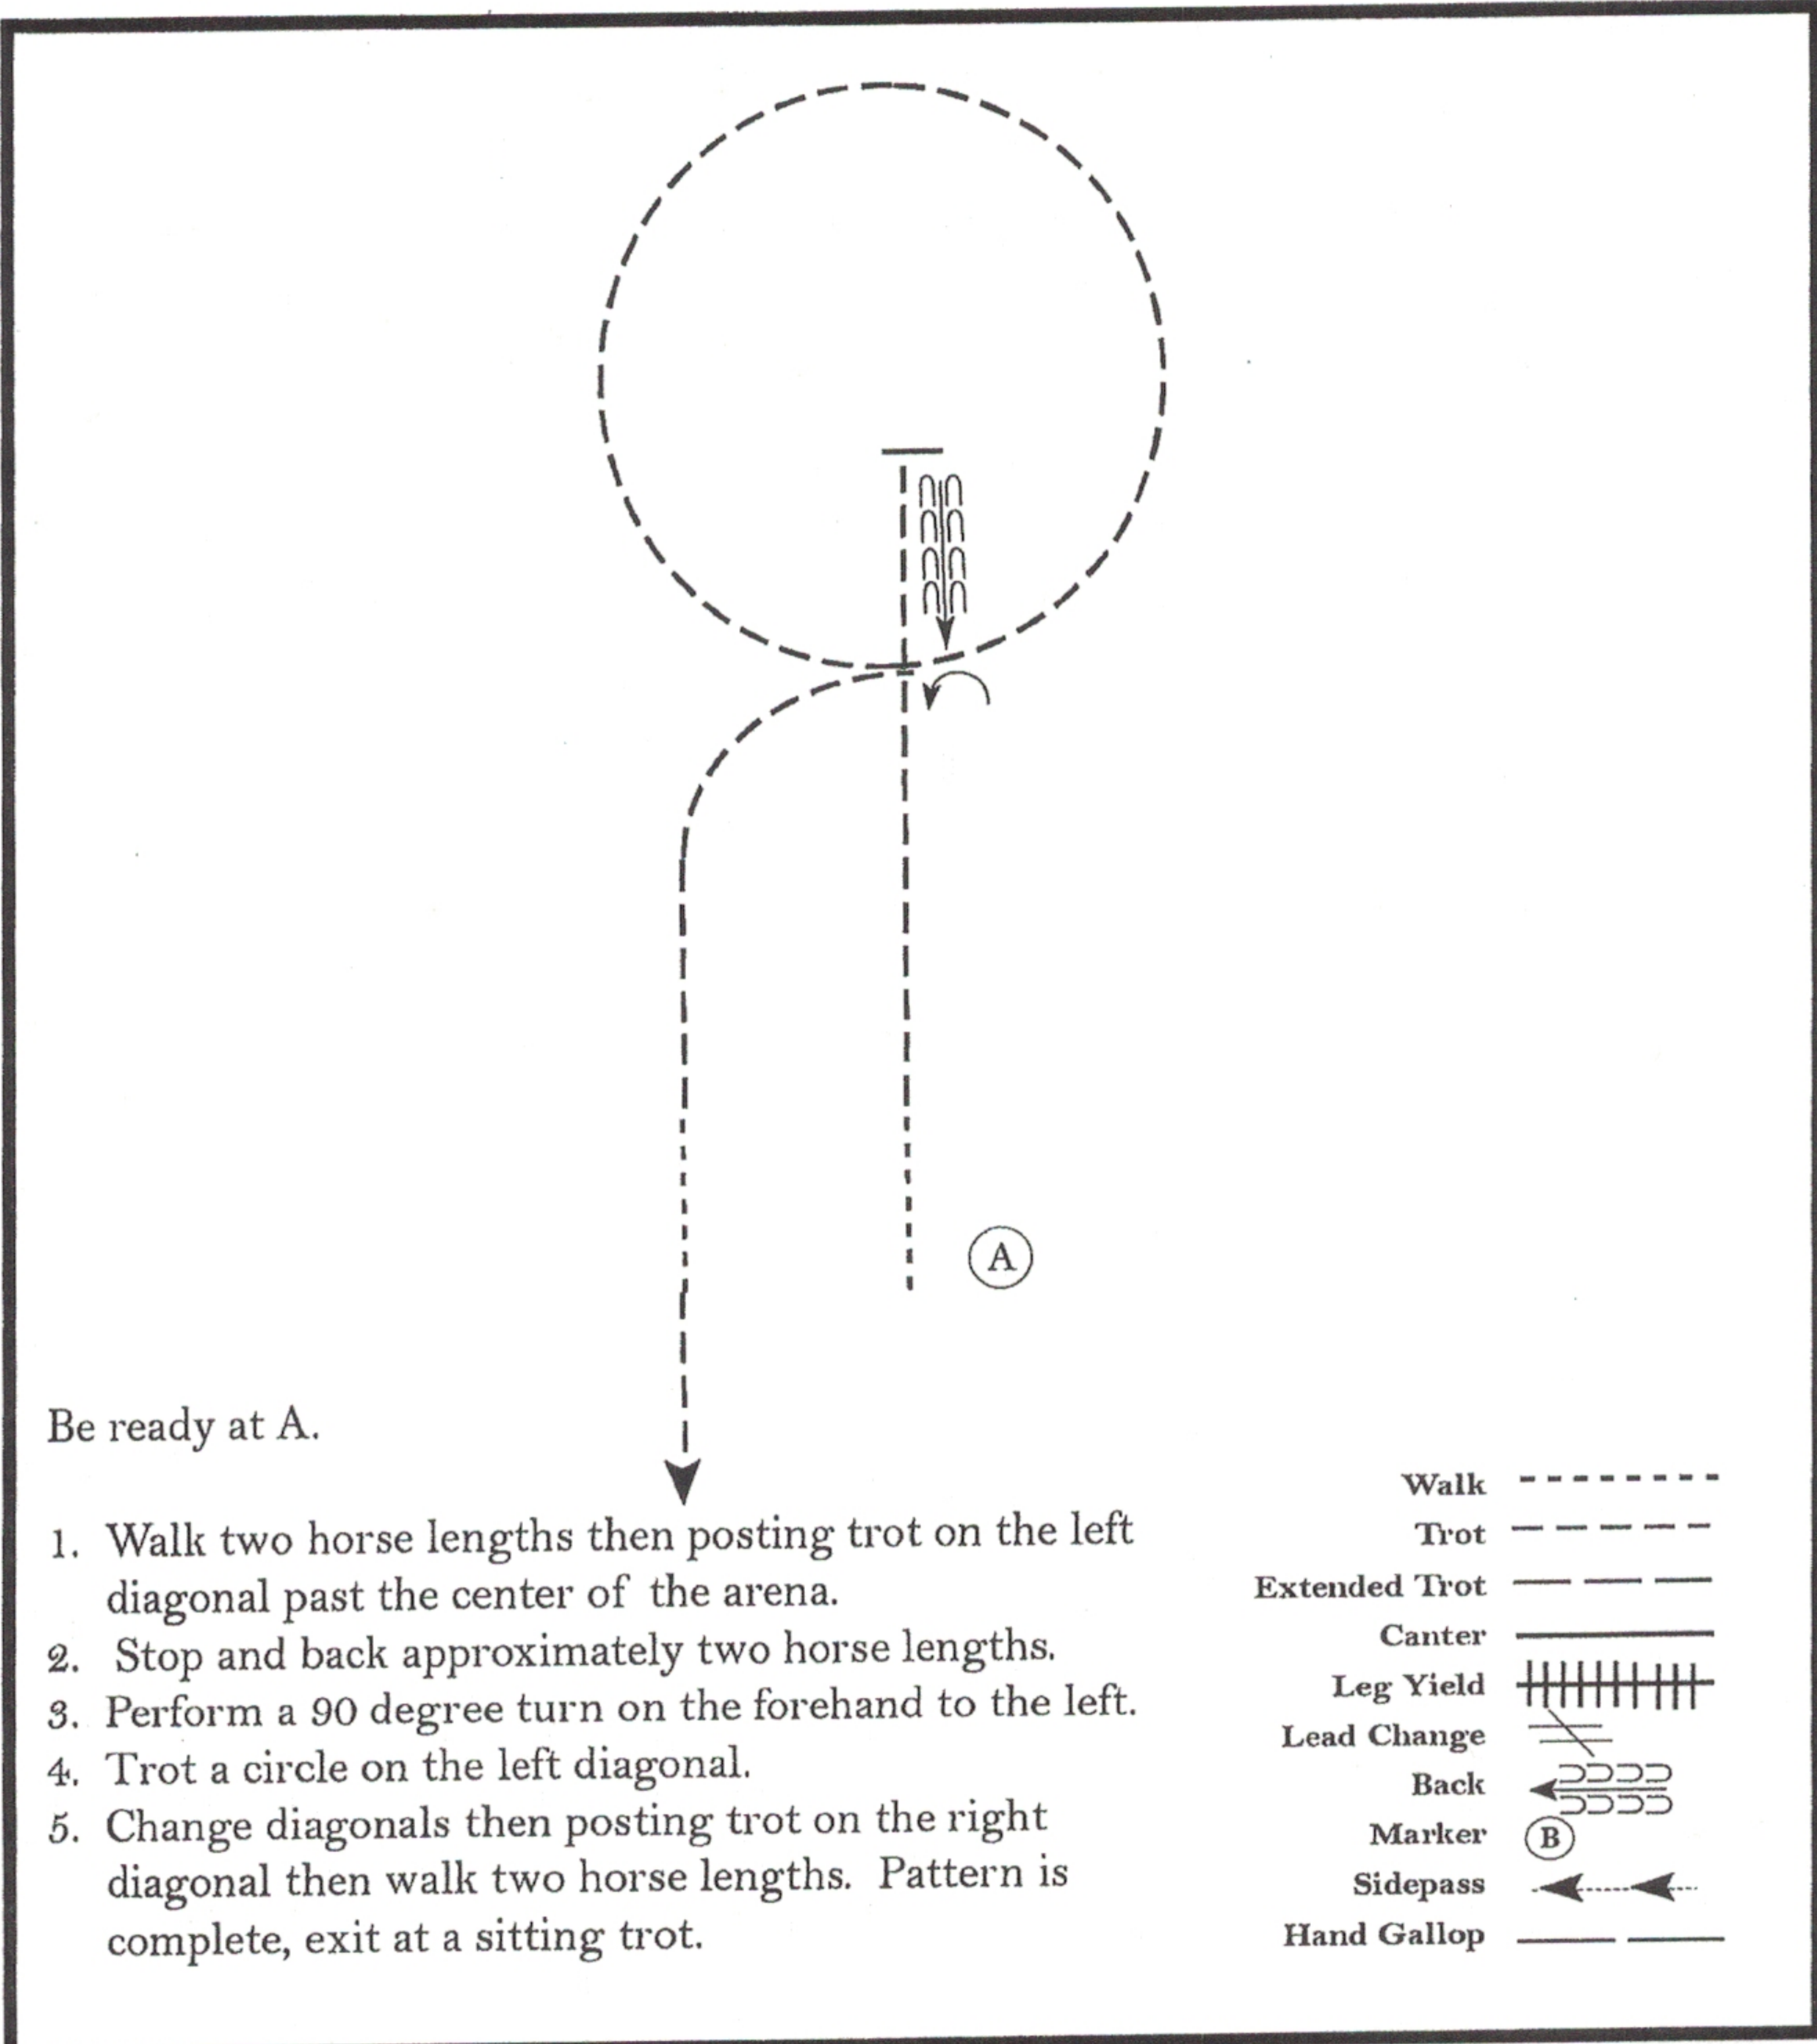

Friday

Walla Walla

Hunt Seat Equitation (All Walk/Trot)

Show Date: 04-24-26

WWW.HORSESHOWPATTERNS.COM

WWW.HORSESHOWPATTERNS.COM

Be ready at A.

1. Walk two horse lengths then posting trot on the left diagonal past the center of the arena.
2. Stop and back approximately two horse lengths.
3. Perform a 90 degree turn on the forehand to the left.
4. Trot a circle on the left diagonal.
5. Change diagonals then posting trot on the right diagonal then walk two horse lengths. Pattern is complete, exit at a sitting trot.