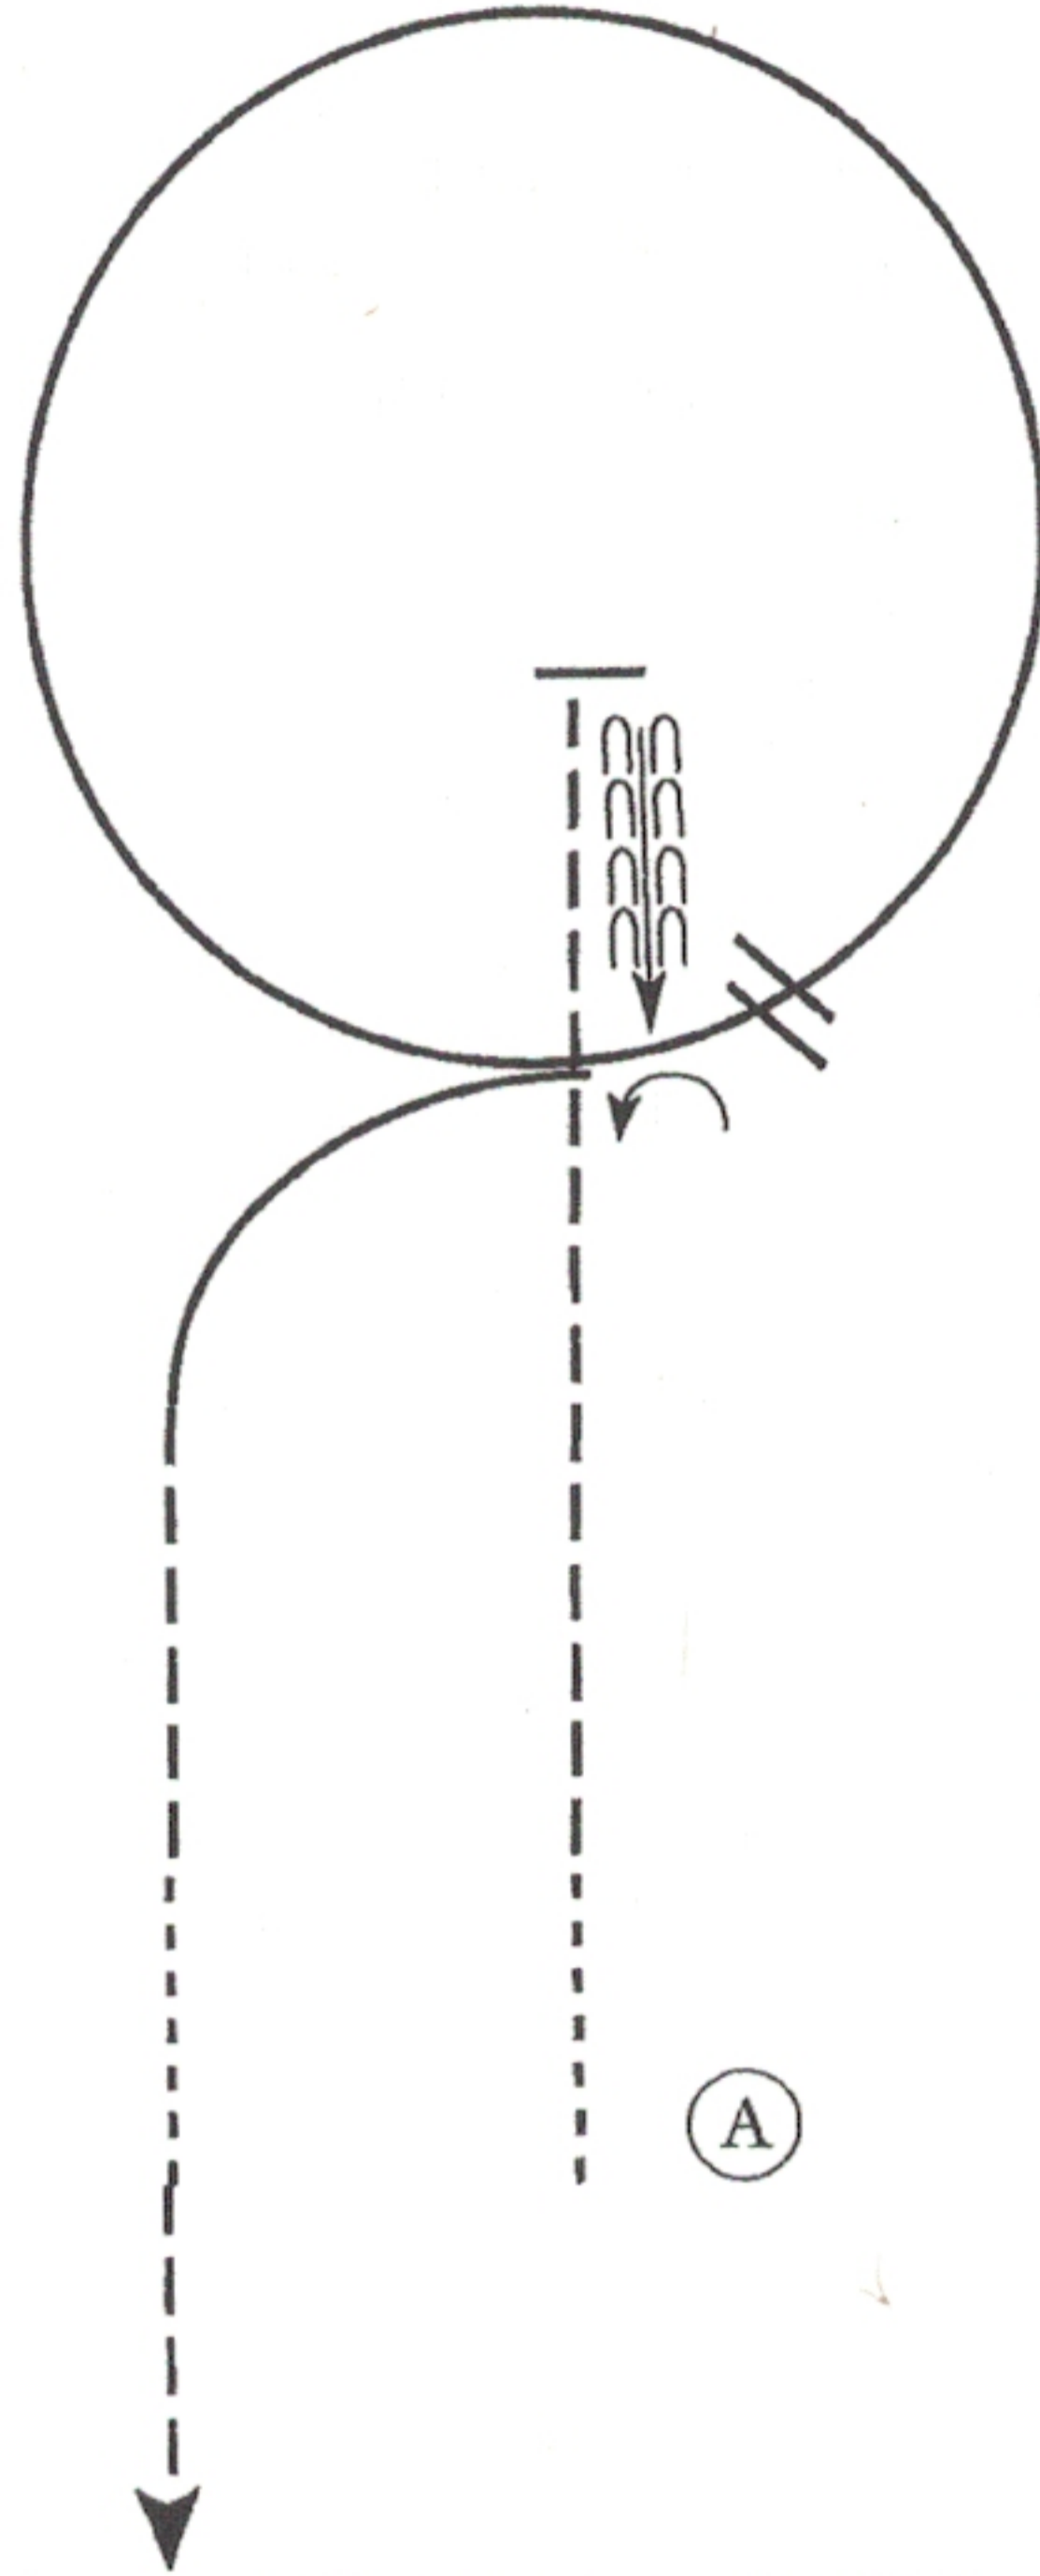

Friday

Walla Walla

Hunt Seat Equitation (All Walk/Trot)

Show Date: 04-24-26

WWW.HORSESHOWPATTERNS.COM

WWW.HORSESHOWPATTERNS.COM

Be ready at A.

1. Walk two horse lengths then posting trot on the left diagonal past the center of the arena.
2. Stop and back approximately two horse lengths.
3. Perform a 90 degree turn on the forehand to the left.
4. Trot a circle on the left diagonal.
5. Change diagonals then posting trot on the right diagonal then walk two horse lengths. Pattern is complete, exit at a sitting trot.

Walk	-----
Trot	- - - - -
Extended Trot	—————
Canter	—————
Leg Yield	
Lead Change	///
Back	←←← ←←←
Marker	(B)
Sidepass	←←←
Hand Gallop	—————

[HSE/WT-82]

Pattern Provided by:

Judges Jewett-Wellmann

Friday

Walla Walla

HSE (L1 Amateur/L1 Youth/Open All-Breed)

Show Date: 04-24-26 Rookie Am/Youth

W W W . H O R S E S H O W P A T T E R N S . C O M

W W W . H O R S E S H O W P A T T E R N S . C O M

Be ready at A.

1. Walk two horse lengths then posting trot on the left diagonal past the center of the arena.
2. Stop and back approximately two horse lengths.
3. Perform a 90 degree turn on the forehand to the left.
4. Canter a circle on the right lead.
5. Perform a simple or flying lead change.
6. Canter on the left lead.
7. Posting trot on the right diagonal then walk two horse lengths. Pattern is complete, exit at a sitting trot.