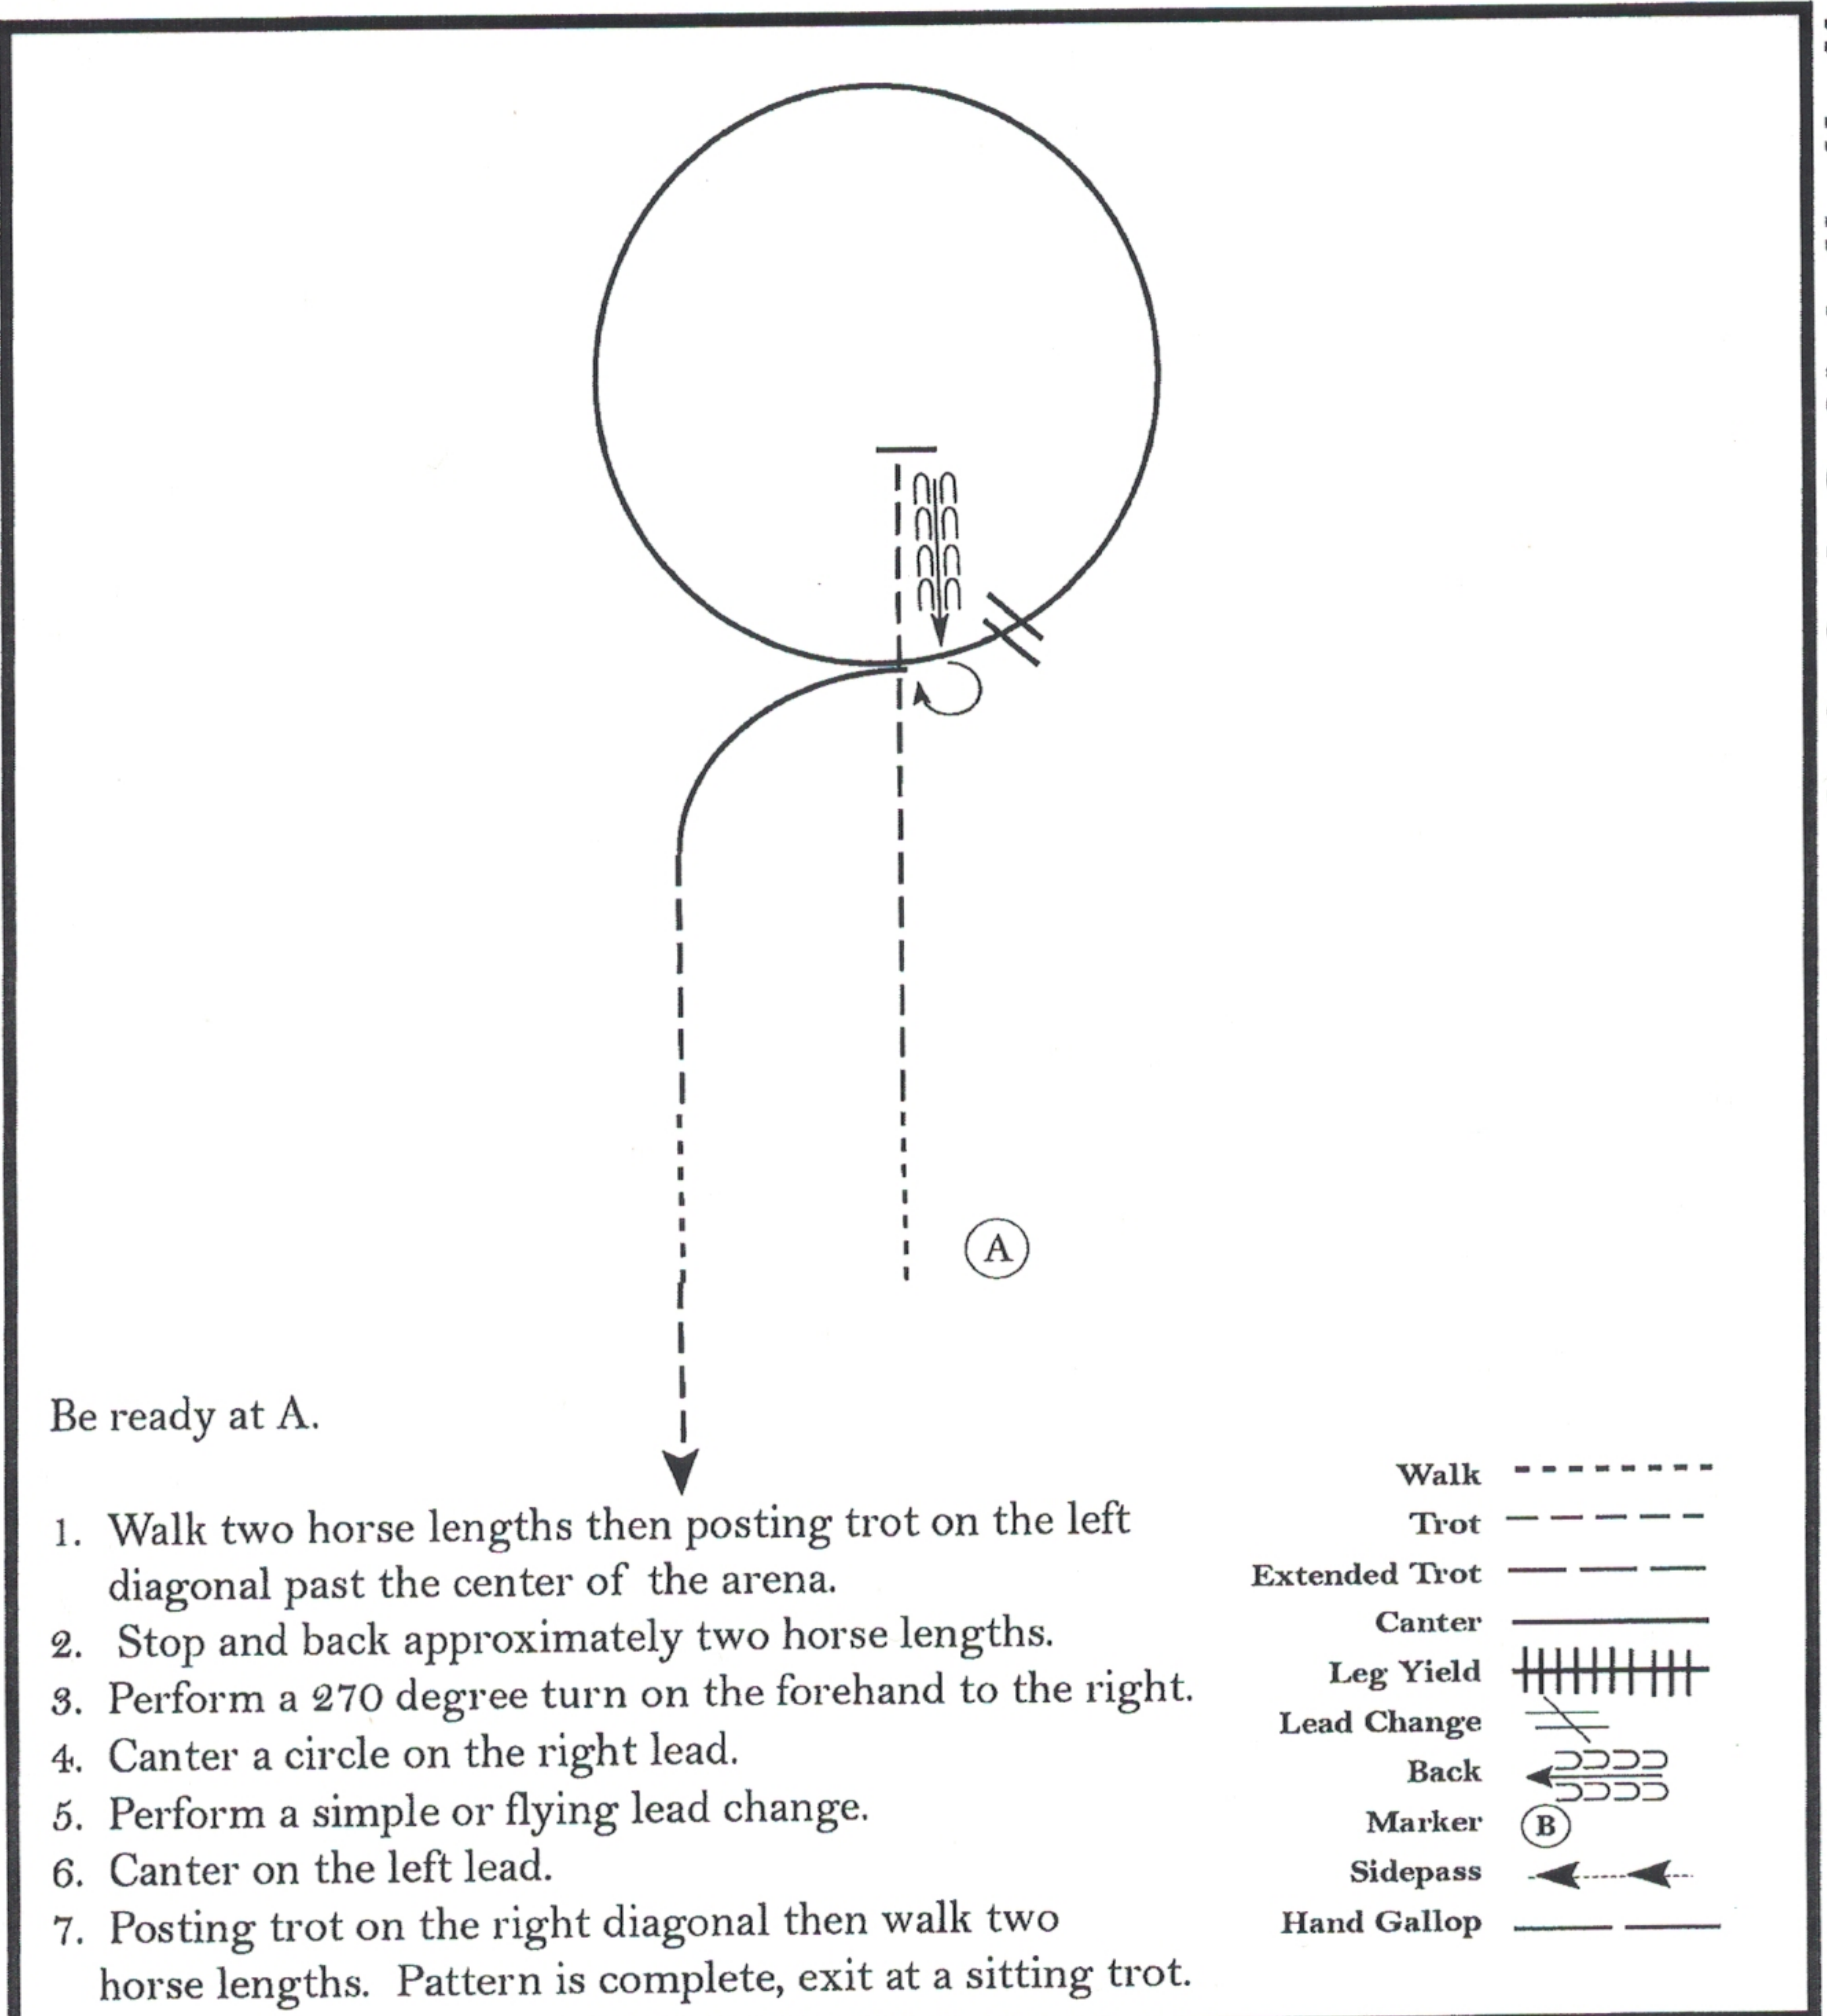

Friday

Walla Walla

HSE (All-Age Youth, Amateur & Select)

Show Date: 04-24-26

W W W . H O R S E S H O W P A T T E R N S . C O M

W W W . H O R S E S H O W P A T T E R N S . C O M

[HSE/3-82]

Pattern Provided by:

Judges - Jewett - Wellmann