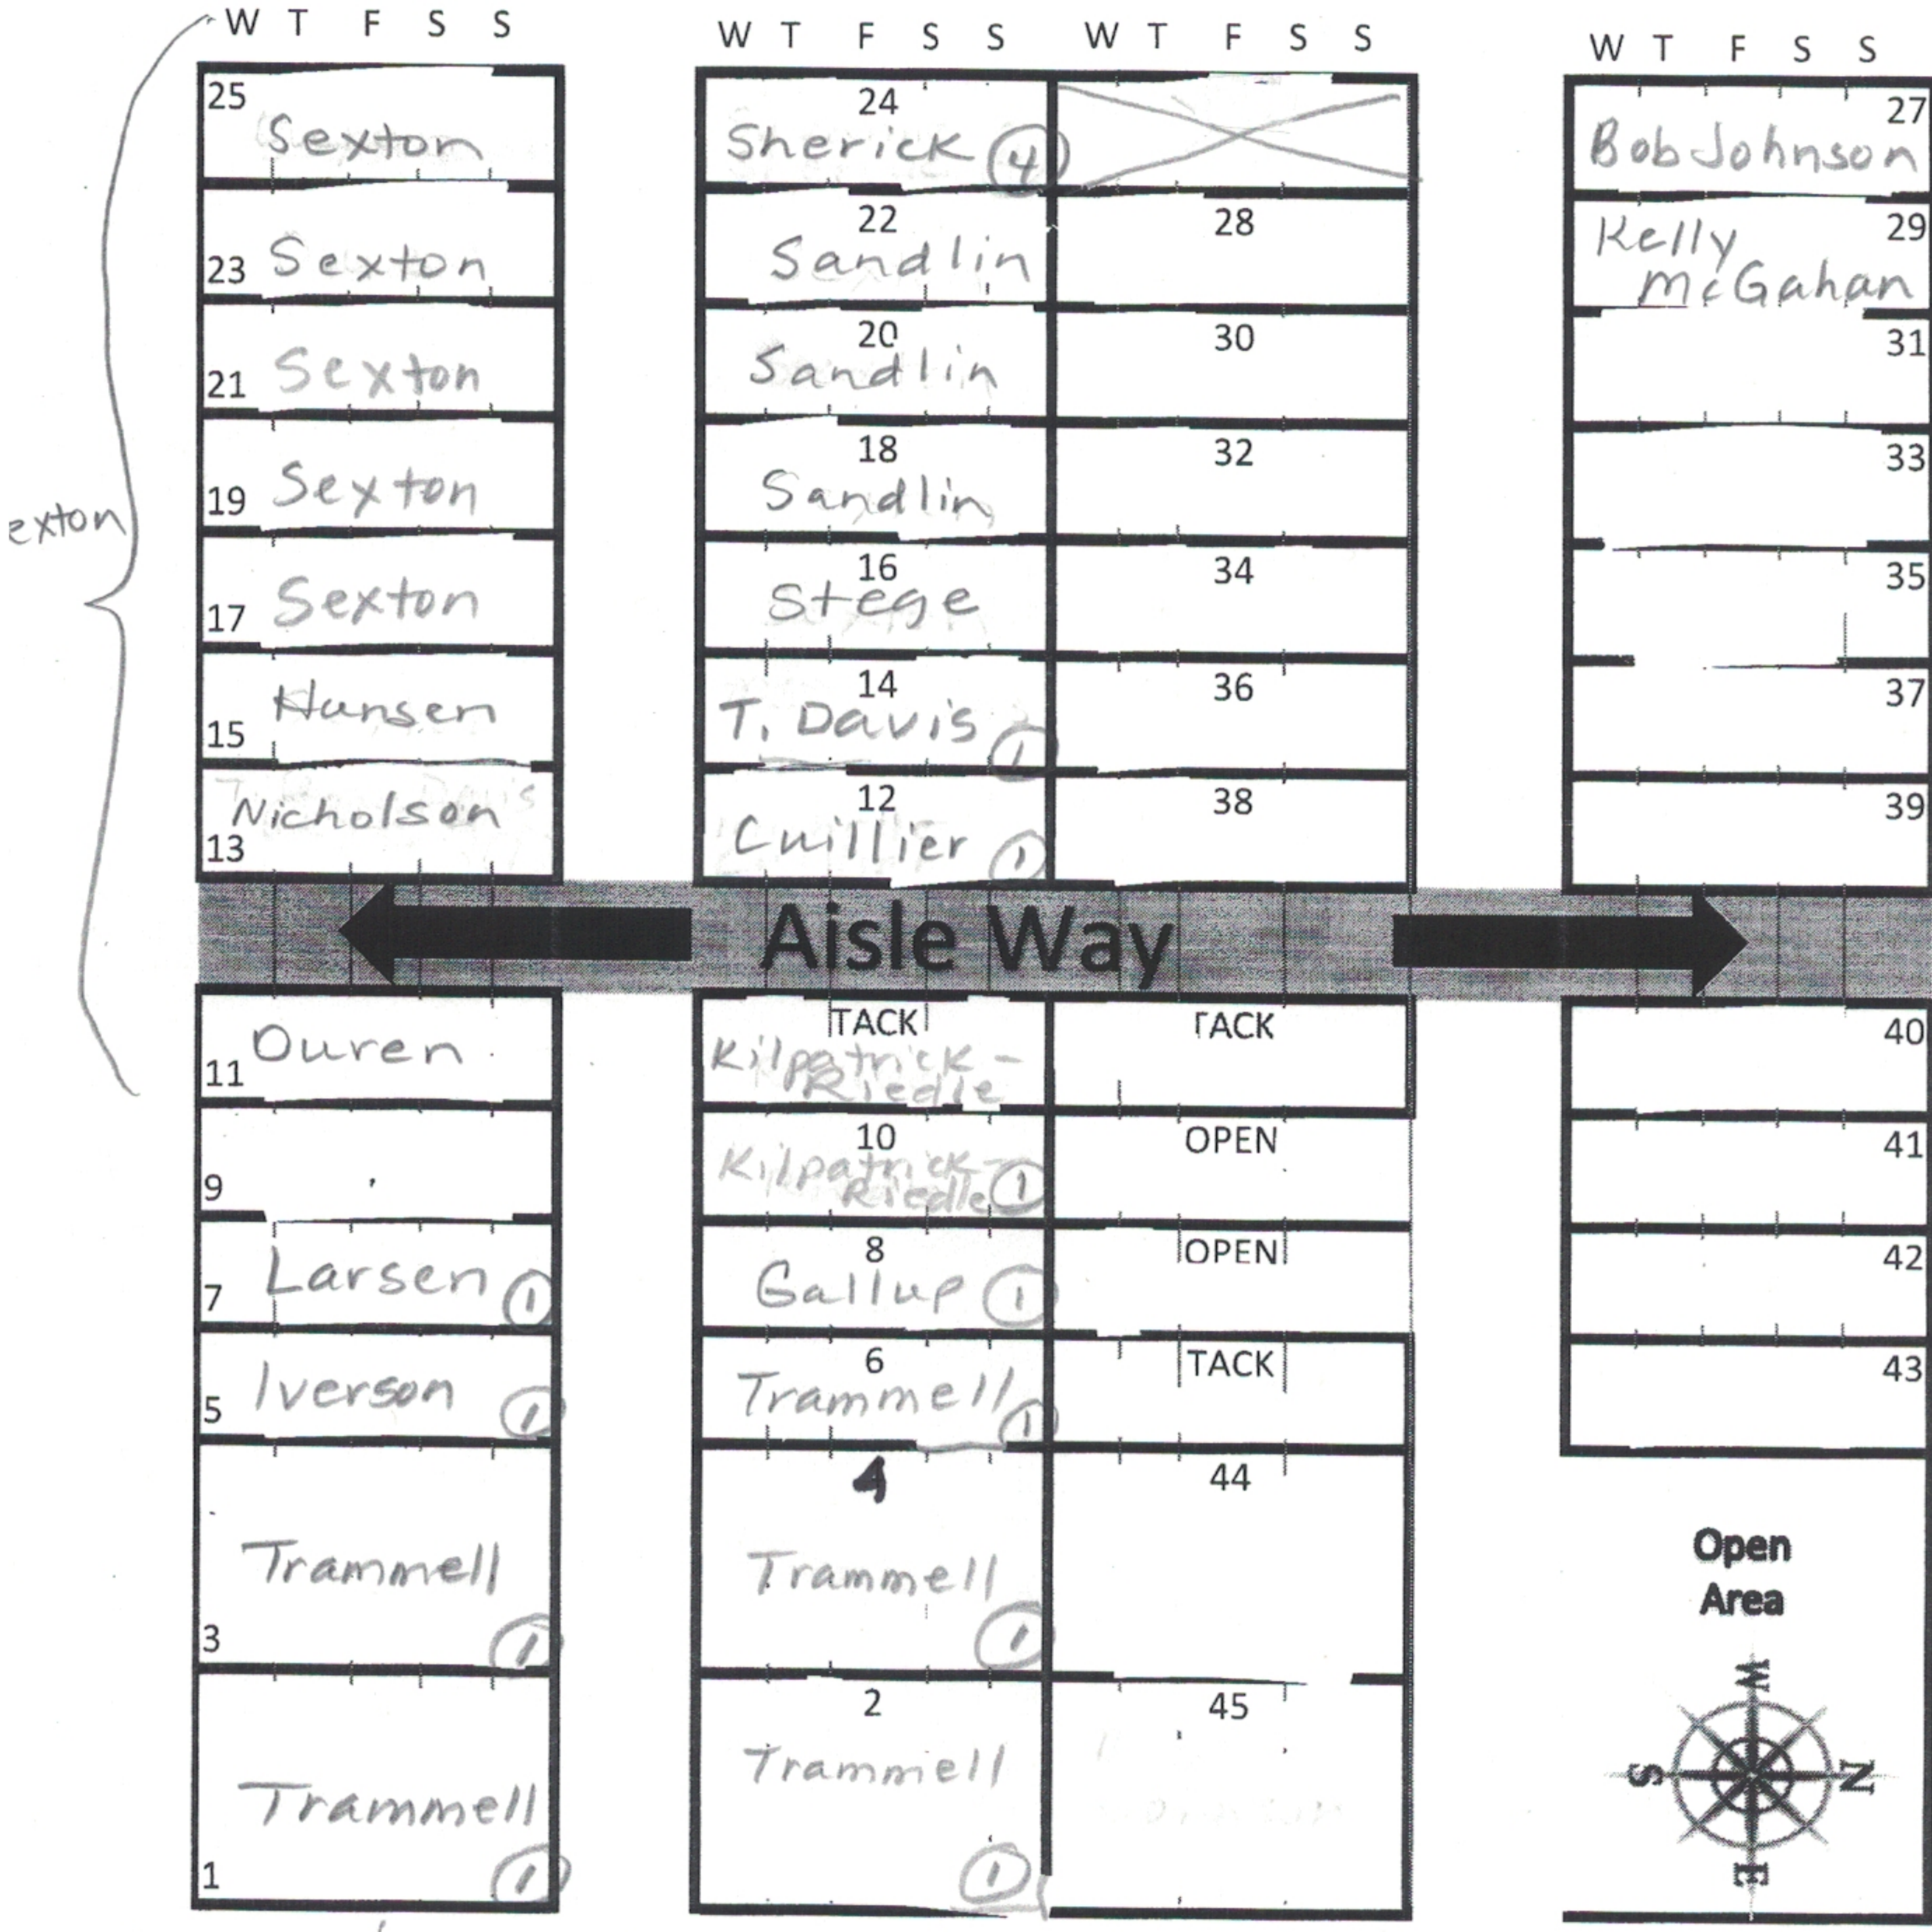

Walla Walla

Barn # 2

W T F S S

16	Knappe
15	Knappe
14	Knappe
13	Gilbertson
12	
11	
10	
9	
8	
7	
6	
5	Hood (1)
4	Bruce (1)
3	Huston (3)
2	Barber (1)
1	Chvatal (1)
22' x 12' Tack Hovrud	

atelly

Hovrud

W T F S S W T F S S

31	Halverson	? usable?
30	Wolfenstein	Anderson (3)
29		Duelette (3)
28		
27		
26		Stoenner
25		Stoenner
24		
23		Richardson
22	Lindquist	Neal (8)
21	Lindquist (1)	Hodl (1)
20	Greene (1)	Knowles
19	Gallik (1)	Knowles
18	Shaw	Zuger
17	Chelsey Smith (1)	Popovich
Hovrud Tack 10' x 12'		Tack 10' x 12'

W T F S S

Lynne Tack	62
Lynne (3)	61
Denning (3)	60
Connick (3)	59
Anderson	58
	57
Stoenner	56
Stoenner	55
	54
Clary	53
Schlegel	52
Bowen	51
Bowen	50
Holt	49
Pope (2)	48
Pope (2)	47
Pope 8' x 12' Tack	
Pope 8' x 12' Tack	

Lorrie Lynne

Joe Smith

Stalls are 10' Wide & 12' Deep

Barn # 3

Kilpatrick-Riedle