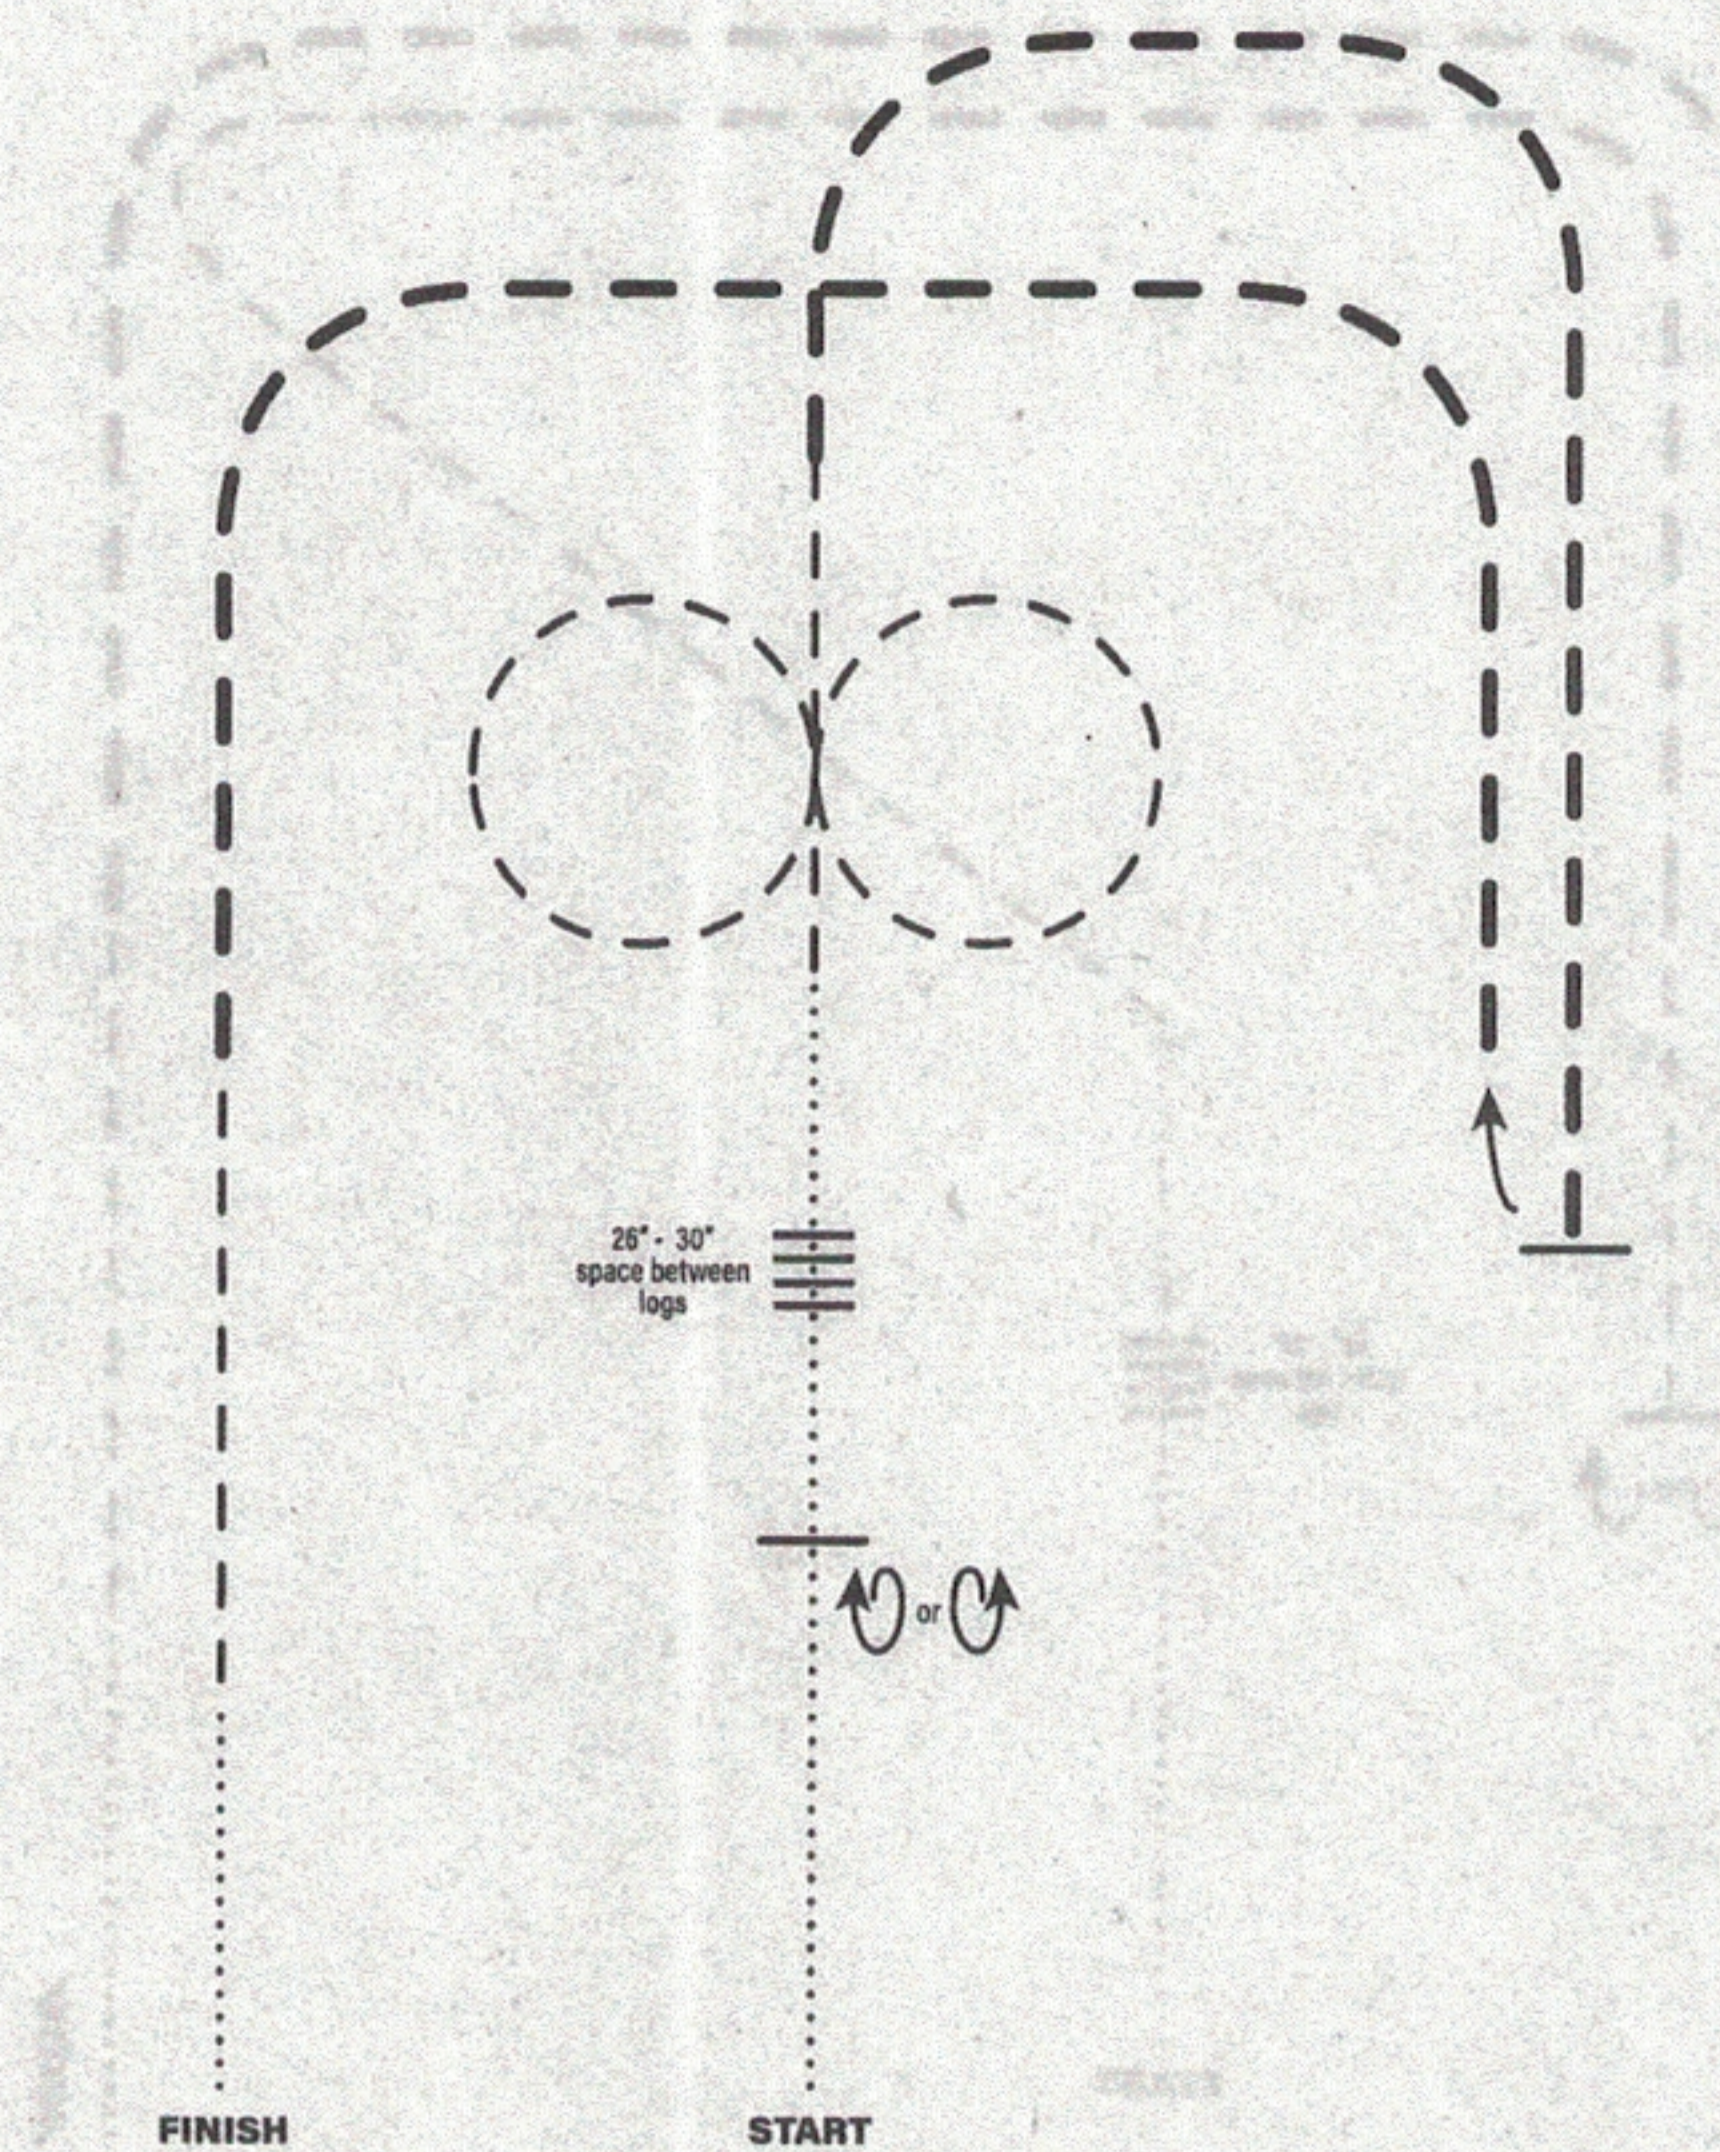

Sunday

LEGEND

- Walk
- Extended Walk
- - - Trot
- - - Extended Trot
- Lope
- Extended Lope
- //// Back
- \\ Lead Change

1. Walk
2. Stop, 360° turn either direction
3. Walk over logs
4. Trot a figure 8, either direction first
5. Extended trot, stop
6. 180° (1/2) turn right
7. Extended trot
8. Collect to a trot
9. Walk

Note: The drawn description of this pattern is only intended for the general depiction of the pattern. Exhibitors should utilize the arena space to best exhibit their horses.